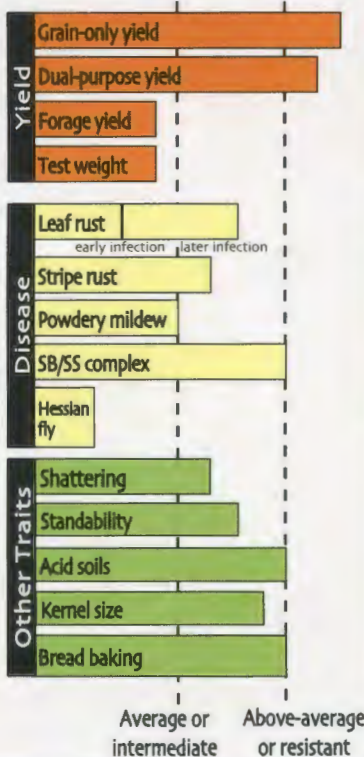

Skydance

Gold Grain™

Baker's Ann Green Hammer

Orange Grain™
Gold Grain™

Orange Grain™
Gold Grain™

Showdown

Orange Grain™

Below-average or susceptible Average or intermediate Above-average or resistant

Oklahoma Genetics, Inc.

201 South Range Rd, Stillwater, OK 74074

www.okgenetics.com • 405.744.4347

Serving Oklahoma and Beyond

PROVEN Performance

in wheat varieties

Bentley

Grass Grain
Gold Grain™

Smith's Gold

Grass Grain
Gold Grain™

Spirit Rider

Grass Grain
Gold Grain™

Lonerider

Doublestop CL Plus

Grass Grain
Gold Grain™

Gallagher