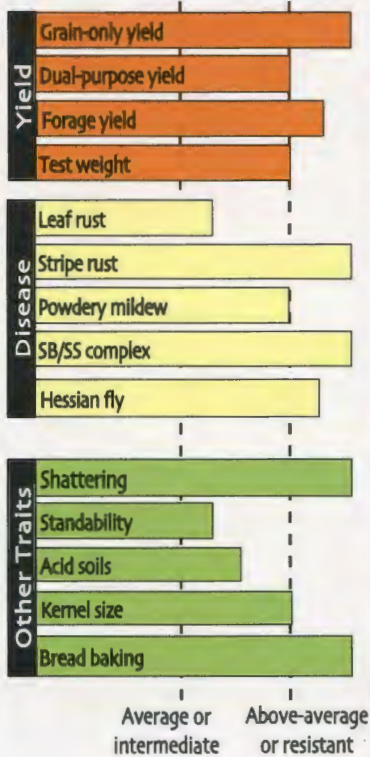

Skydance

Gold Grain™

Baker's Ann Green Hammer

Orange Grain™
Gold Grain™

Orange Grain™
Gold Grain™

Showdown

Orange Grain™

Below-average or susceptible Average or intermediate Above-average or resistant

Oklahoma Genetics, Inc.

201 South Range Rd, Stillwater, OK 74074

www.okgenetics.com • 405.744.4347

Serving Oklahoma and Beyond

PROVEN Performance

in wheat varieties

Bentley

Grass Grain
Gold Grain™

Smith's Gold

Grass Grain
Gold Grain™

Spirit Rider

Grass Grain
Gold Grain™

Lonerider

Doublestop CL Plus

Grass Grain
Gold Grain™

Gallagher