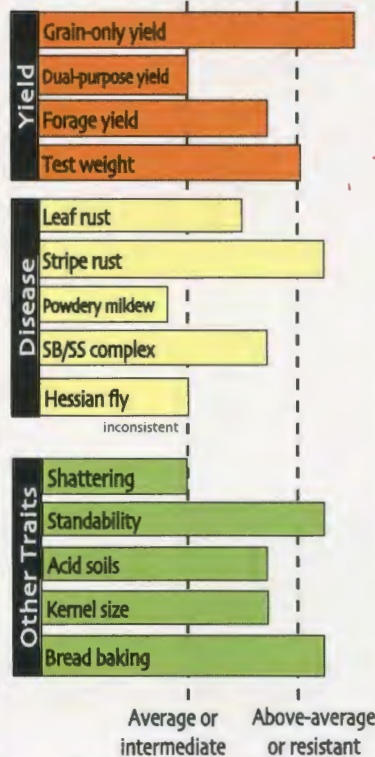

Skydance

Gold Grain™

Baker's Ann Green Hammer

Orange Grain™
Gold Grain™

Orange Grain™
Gold Grain™

Showdown

Orange Grain™

Below-average or susceptible Average or intermediate Above-average or resistant

Oklahoma Genetics, Inc.

201 South Range Rd, Stillwater, OK 74074

www.okgenetics.com • 405.744.4347

Serving Oklahoma and Beyond

PROVEN Performance

in wheat varieties

Bentley

Grass Grain
Gold Grain™

Smith's Gold

Grass Grain
Gold Grain™

Spirit Rider

Grass Grain
Gold Grain™

Lonerider

Doublestop CL Plus

Grass Grain
Gold Grain™

Gallagher