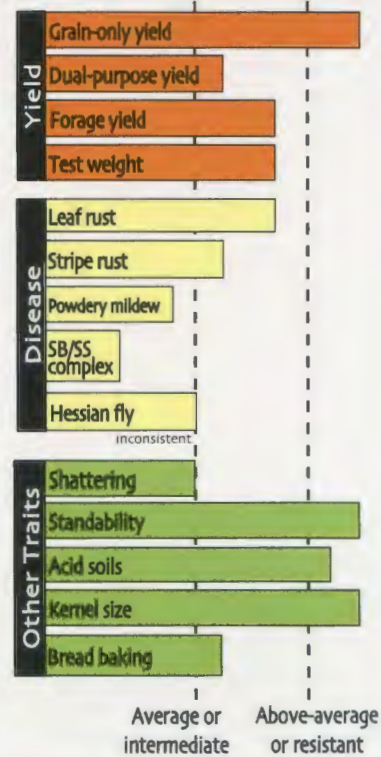

Skydance

Gold Grain™

Baker's Ann Green Hammer

Orange Grain™
Gold Grain™

Orange Grain™
Gold Grain™

Showdown

Orange Grain™

Below-average or susceptible Average or intermediate Above-average or resistant

Oklahoma Genetics, Inc.

201 South Range Rd, Stillwater, OK 74074

www.okgenetics.com • 405.744.4347

Serving Oklahoma and Beyond

PROVEN Performance

in wheat varieties

Bentley

Grass Grain
Gold Grain™

Smith's Gold

Grass Grain
Gold Grain™

Spirit Rider

Grass Grain
Gold Grain™

Lonerider

Doublestop CL Plus

Grass Grain
Gold Grain™

Gallagher