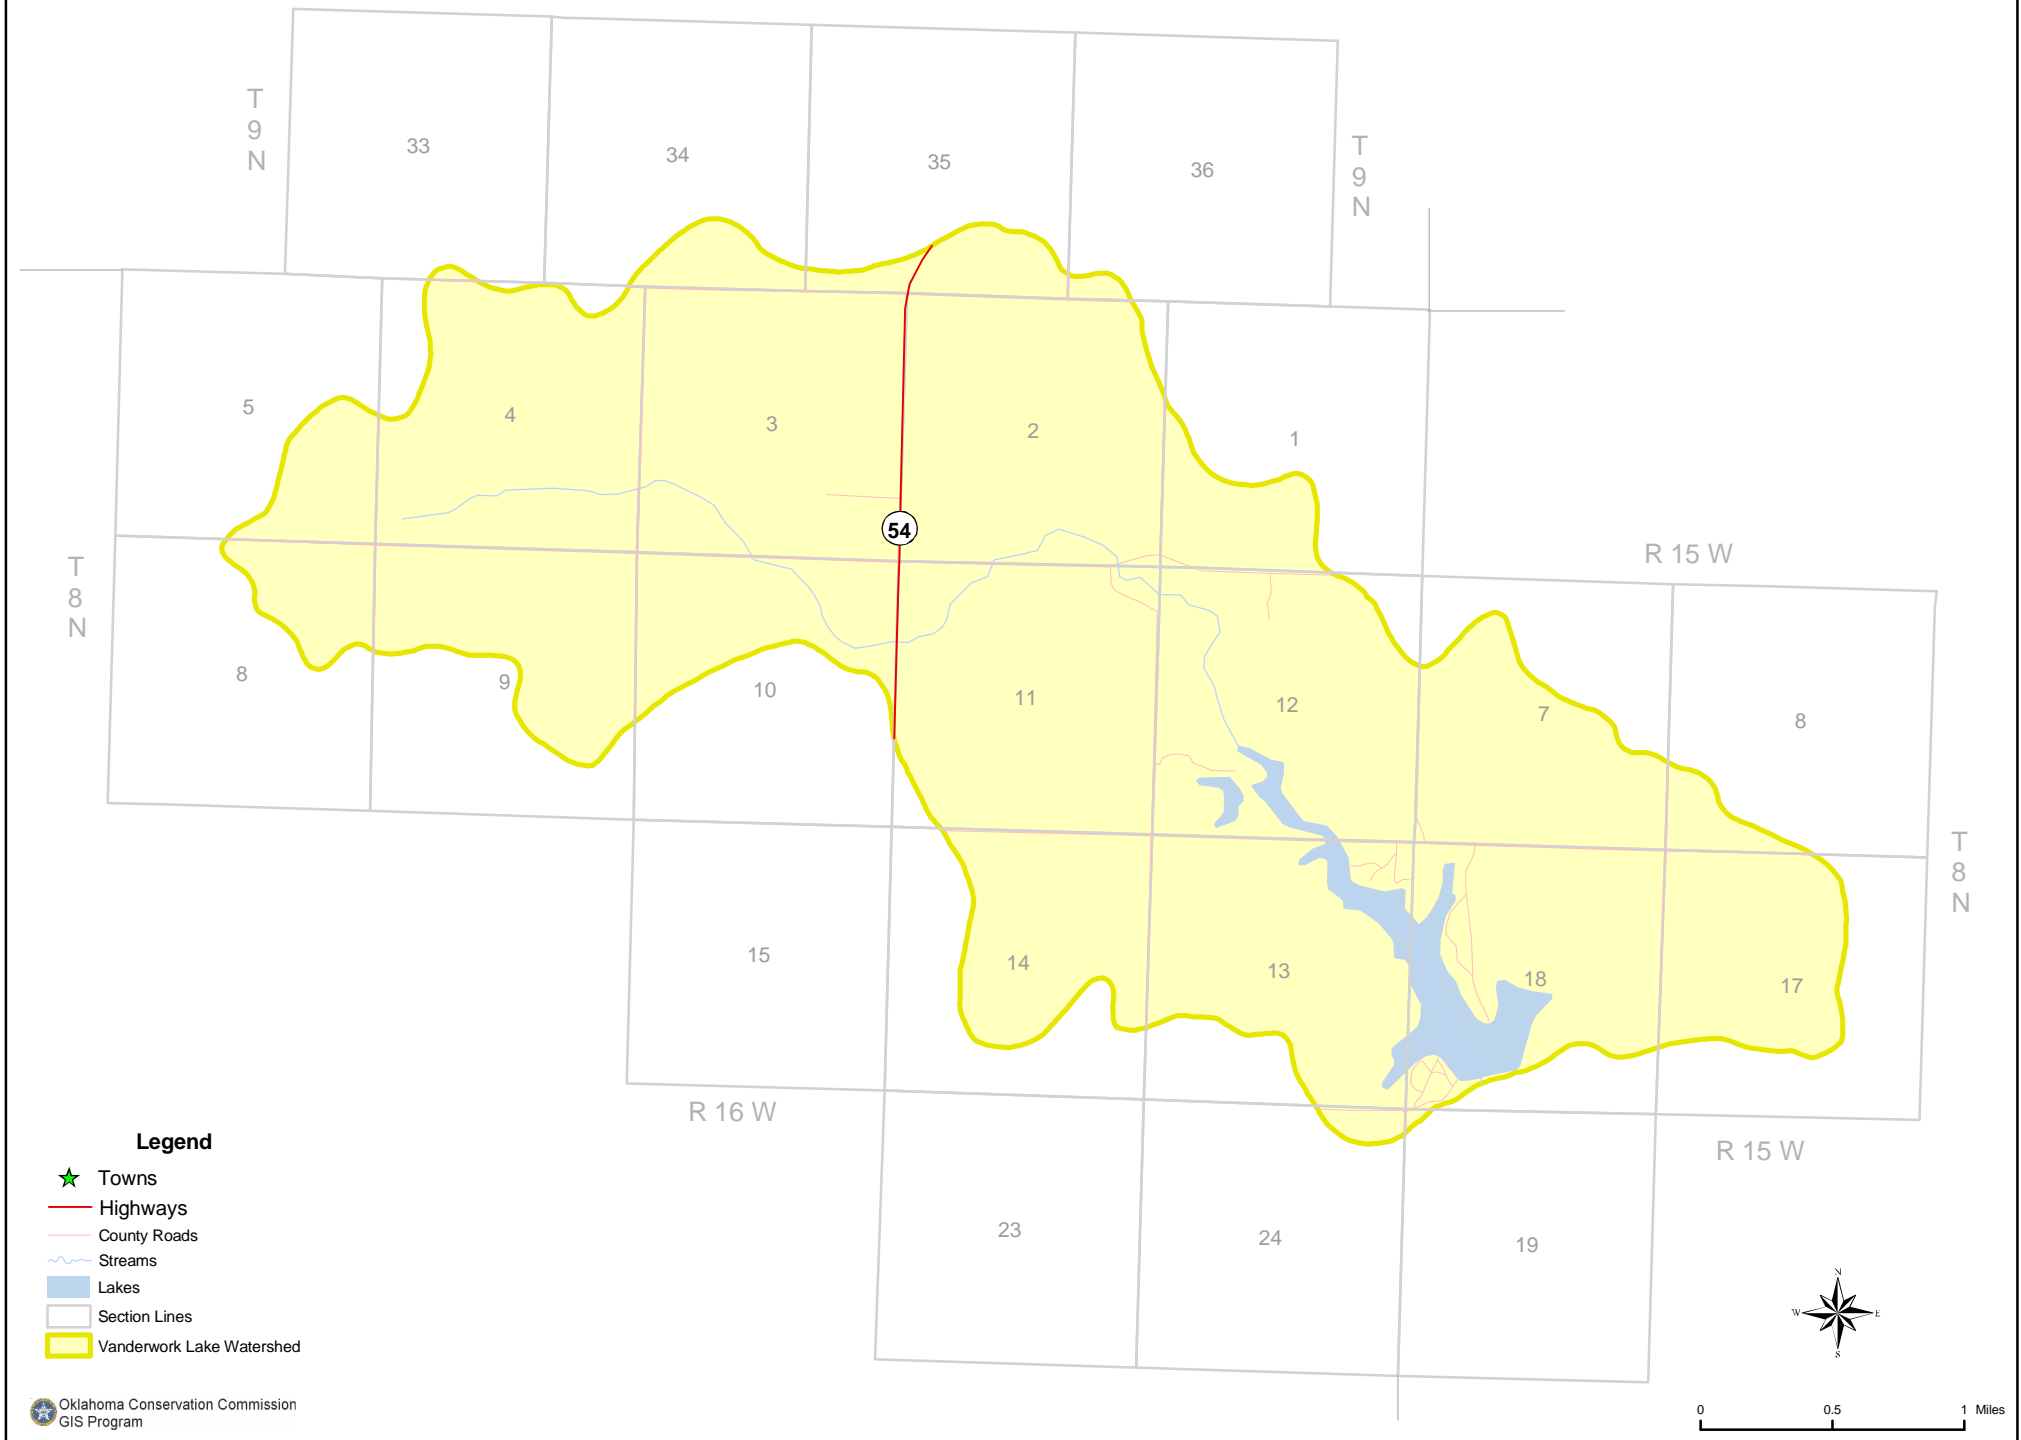

Litter Restricted Watershed New Spiro Lake Watershed LeFlore County

Litter Restricted Watershed Lake Overholser Watershed

-  County Roads
-  Highways
-  Section Lines
-  Lakes
-  Streams
-  Nutrient Limited Watersheds
-  County

Litter Restricted Watershed
Rocky-Hobart Watershed

Litter Restricted Watershed Taylor Lake Watershed

Legend

- ★ Towns
- Highways
- County Roads
- ~ Streams
- Lakes
- Section Lines
- Taylor Lake Watershed

0 0.8 1.6 Miles

-  County Roads
-  Highways
-  Section Lines
-  Lakes
-  Streams
-  Nutrient Limited Watersheds
-  County

Litter Restricted Watershed
Thunderbird Watershed

Litter Restricted Watershed Vanderwork Lake Watershed

Legend

- ★ Towns
- Highways
- County Roads
- Streams
- Lakes
- Section Lines
- Vanderwork Lake Watershed

Litter Restricted Watershed Wister Lake Watershed

Legend

- ★ Towns
- Highways
- County Roads
- Streams
- Lakes
- Section Lines
- County Boundary
- Wister Lake Watershed