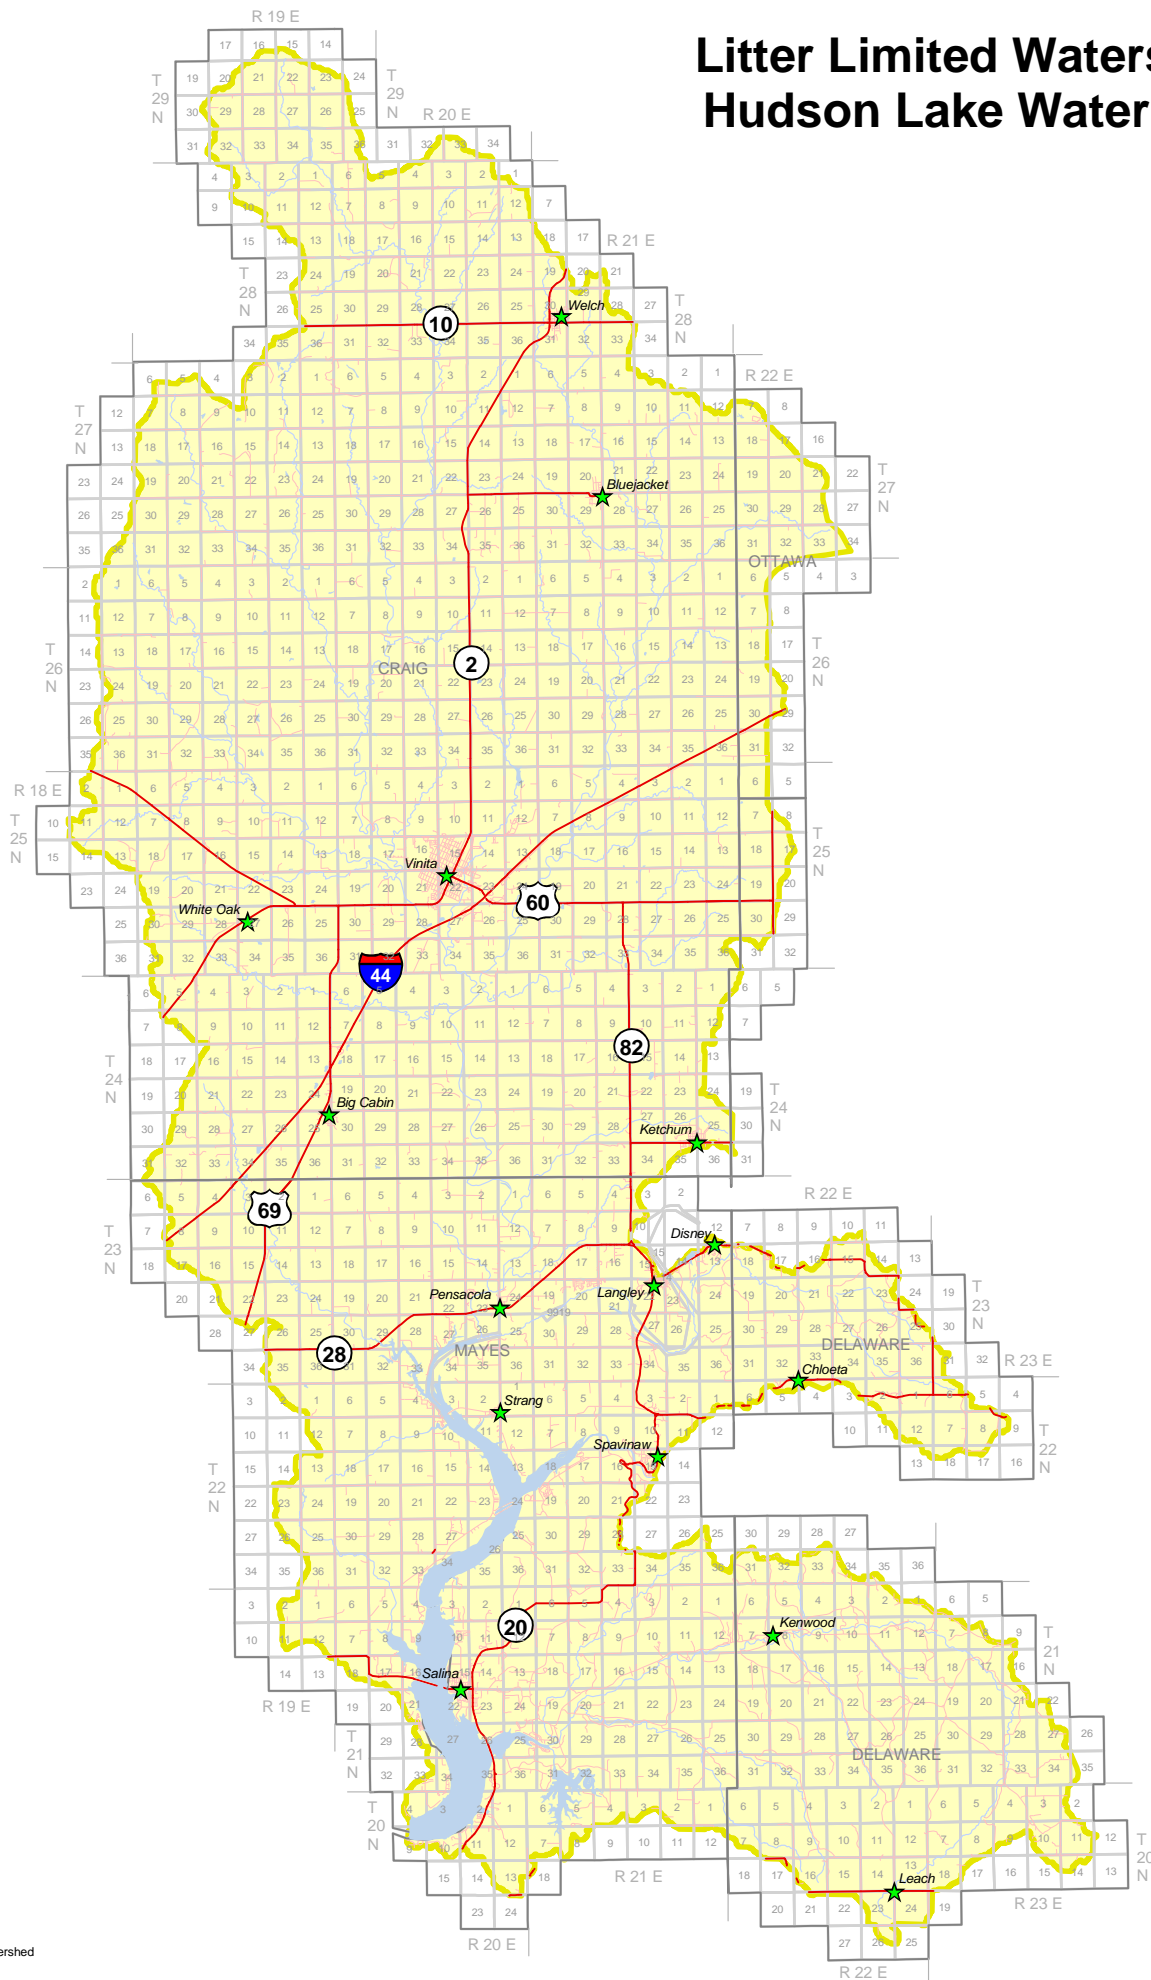

Litter Restricted Watershed Illinois River Watershed

Litter Restricted Watershed Spavinaw Lake Watershed

Legend

- ★ Towns
- Highways
- County Roads
- Streams
- █ Lakes
- Section Lines
- County Boundary
- Spavinaw Lake Watershed

Litter Restricted Watershed Ft. Gibson Lake Watershed

- Legend**
- ★ Towns
 - Highways
 - County Roads
 - Streams
 - Lakes
 - Section Lines
 - County Boundary
 - Ft. Gibson Lake Watershed

Litter Restricted Watershed Fort Supply Lake Watershed

- Legend**
- ★ Towns
 - Highways
 - County Roads
 - Streams
 - Lakes
 - Section Lines
 - County Boundary
 - Fort Supply Lake Watershed

Litter Restricted Watershed Great Salt Plains Lake Watershed

Legend

- ★ Towns
- Highways
- County Roads
- Streams
- Lakes
- Section Lines
- County Boundary
- Great Salt Plains Lake Watershed

Litter Limited Watershed Hudson Lake Watershed

Legend

- ★ Towns
- Highways
- County Roads
- Streams
- Lakes
- Section Lines
- County Boundary
- Hudson Lake Watershed