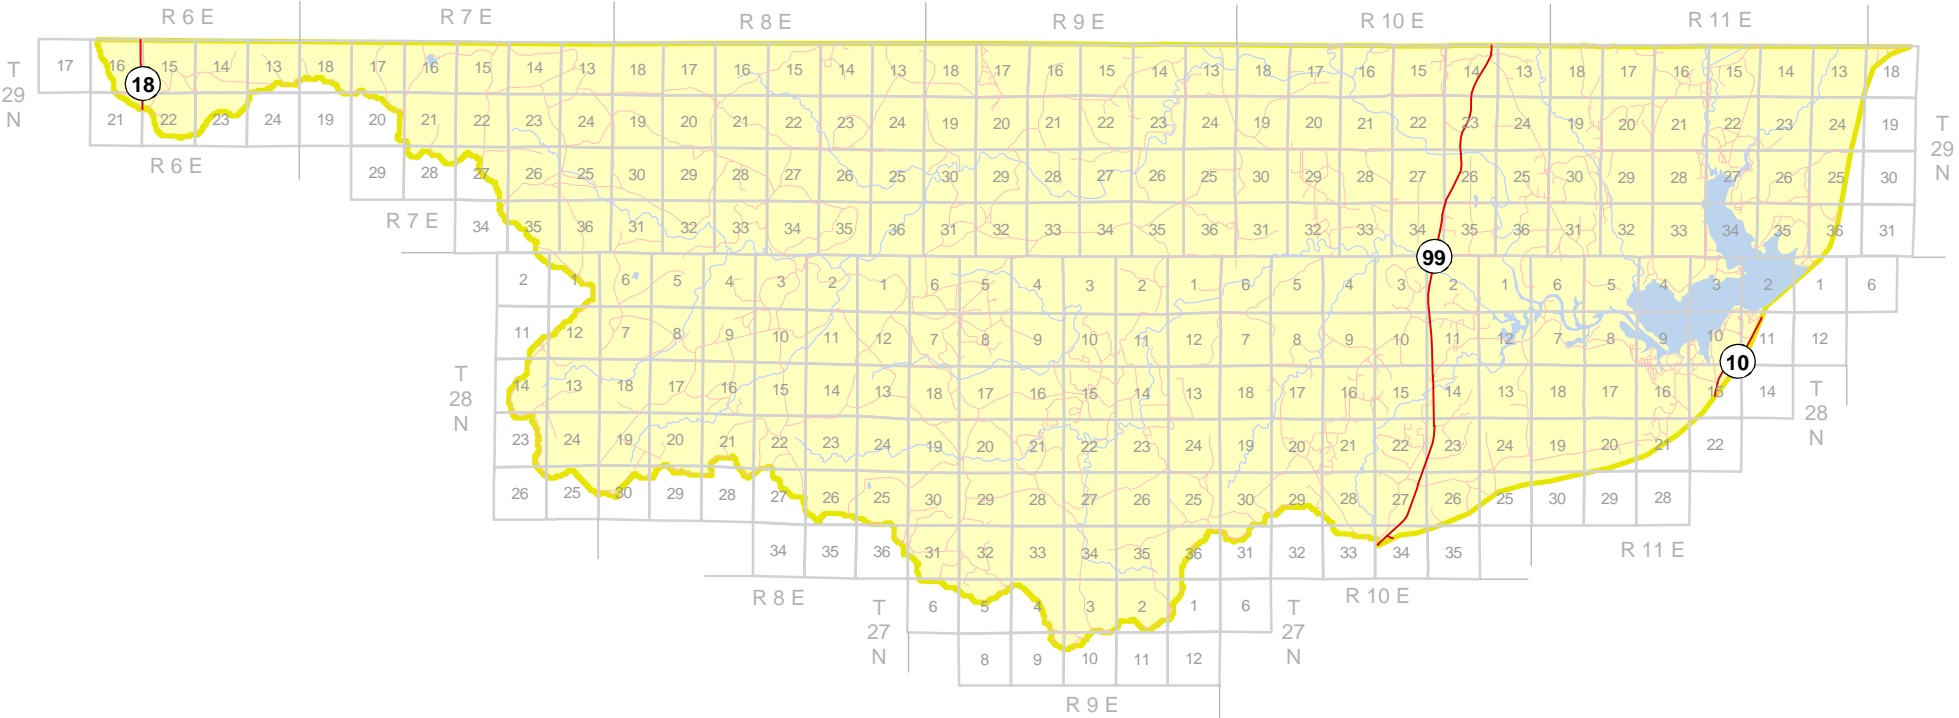

Litter Restricted Watershed Hulah Lake Watershed

Legend

- Highways
- County Roads
- Streams
- Lakes
- Section Lines
- Hulah Lake Watershed