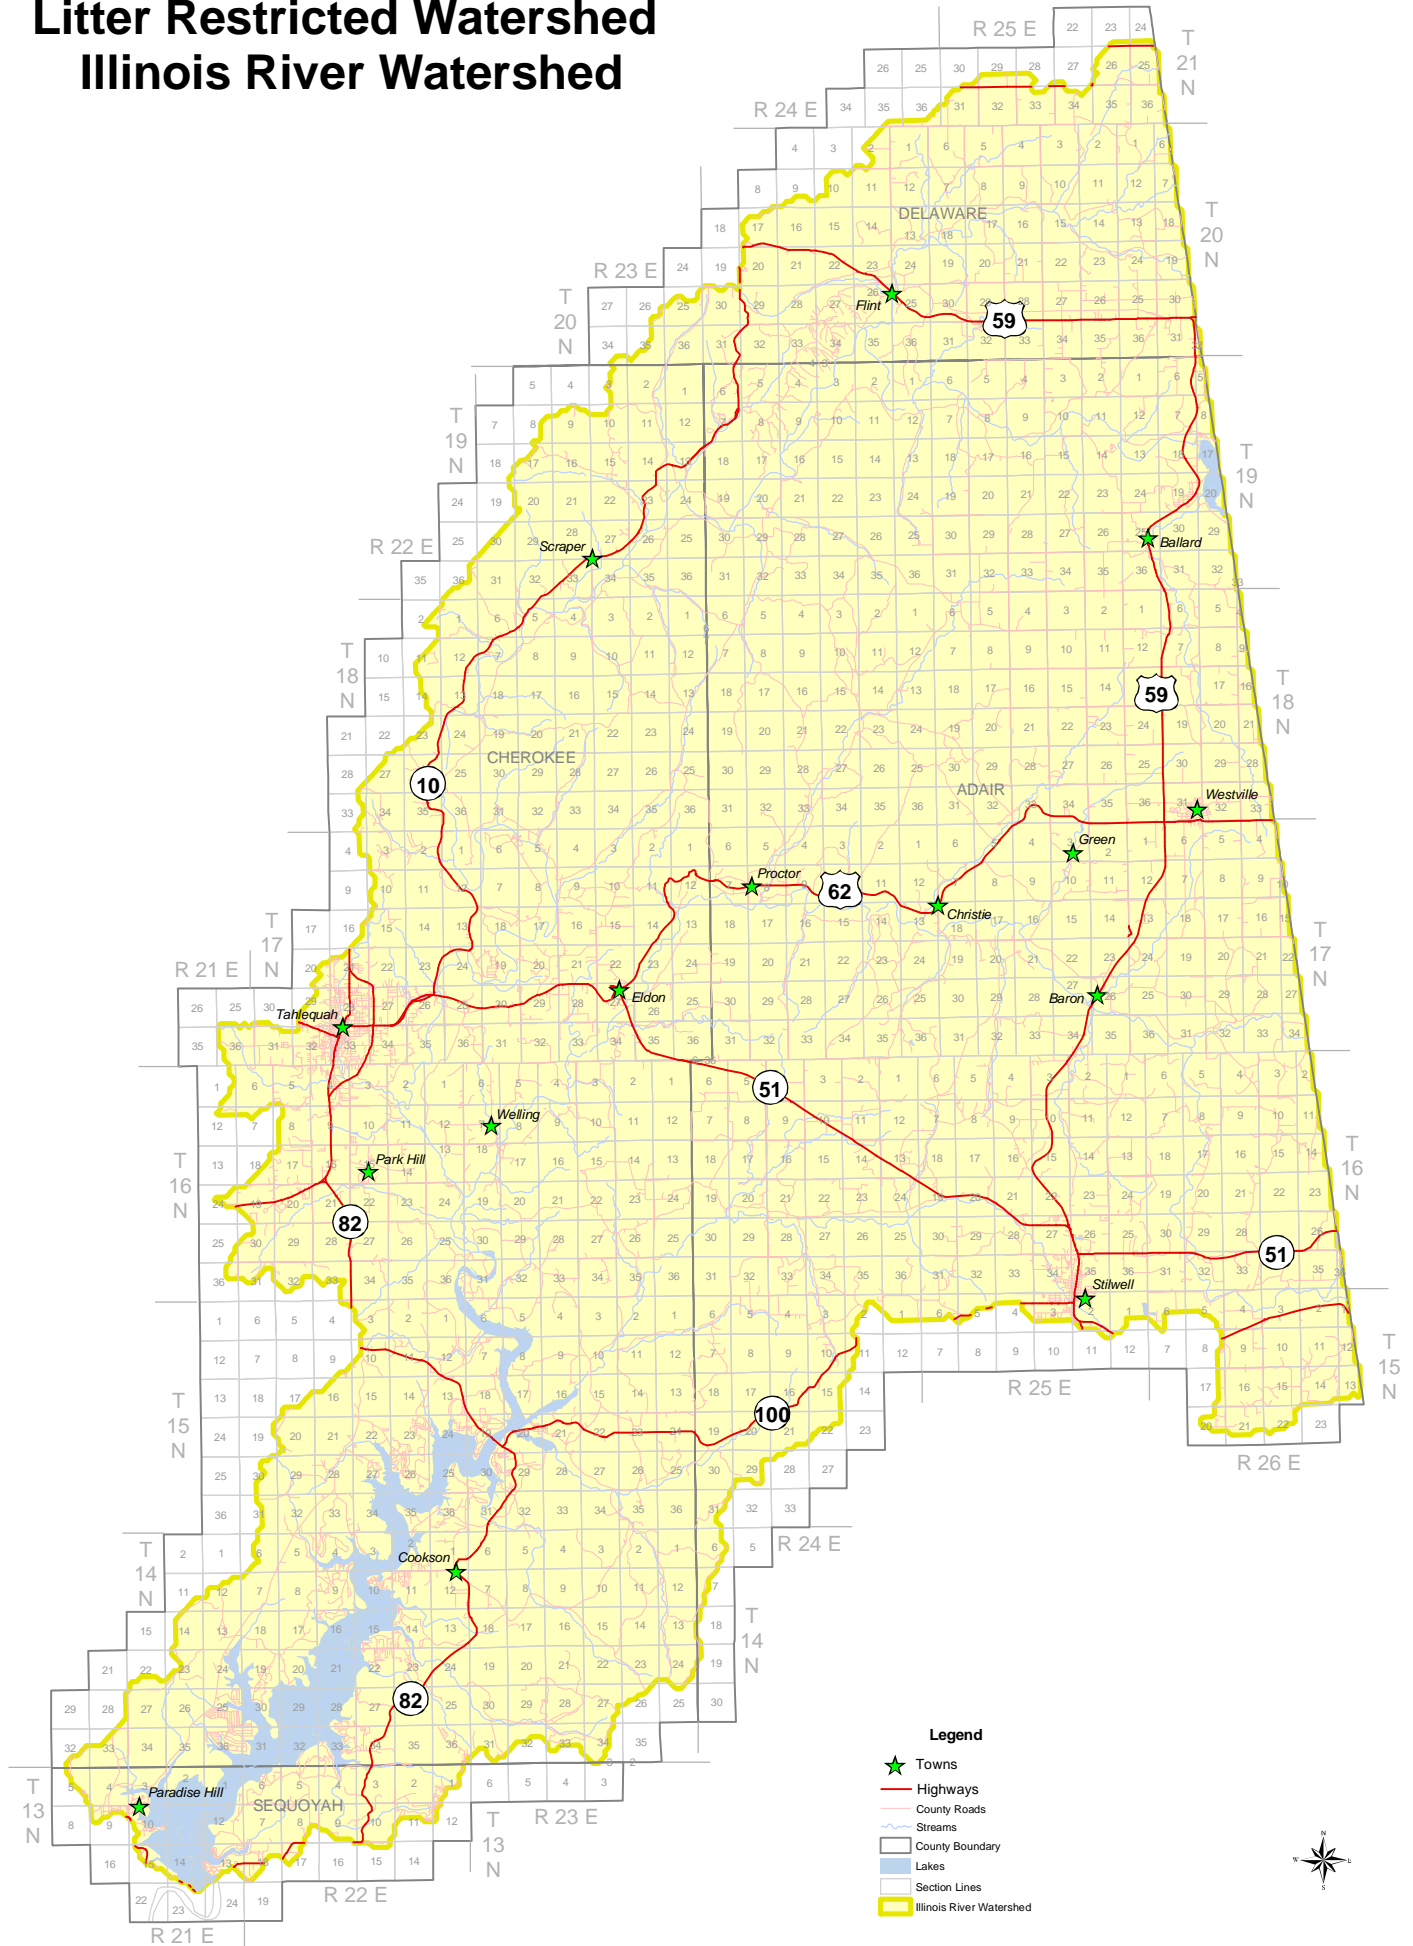

Litter Restricted Watershed Illinois River Watershed

Litter Restricted Watershed Spavinaw Lake Watershed

Legend

- ★ Towns
- Highways
- County Roads
- Streams
- █ Lakes
- Section Lines
- County Boundary
- Spavinaw Lake Watershed

- Legend**
- ★ Towns
 - Highways
 - County Roads
 - Streams
 - Lakes
 - Section Lines
 - County Boundary
 - Fort Supply Lake Watershed

Litter Restricted Watershed Great Salt Plains Lake Watershed

Legend

Litter Restricted Watershed
Rocky-Hobart Watershed

Litter Restricted Watershed Taylor Lake Watershed

Legend

- ★ Towns
- Highways
- County Roads
- ~ Streams
- Lakes
- Section Lines
- Taylor Lake Watershed

Legend

- ★ Towns
- Highways
- County Roads
- Streams
- Lakes
- Section Lines
- Vanderwork Lake Watershed

Litter Restricted Watershed Wister Lake Watershed

Legend

- ★ Towns
- Highways
- County Roads
- Streams
- Lakes
- Section Lines
- County Boundary
- Wister Lake Watershed