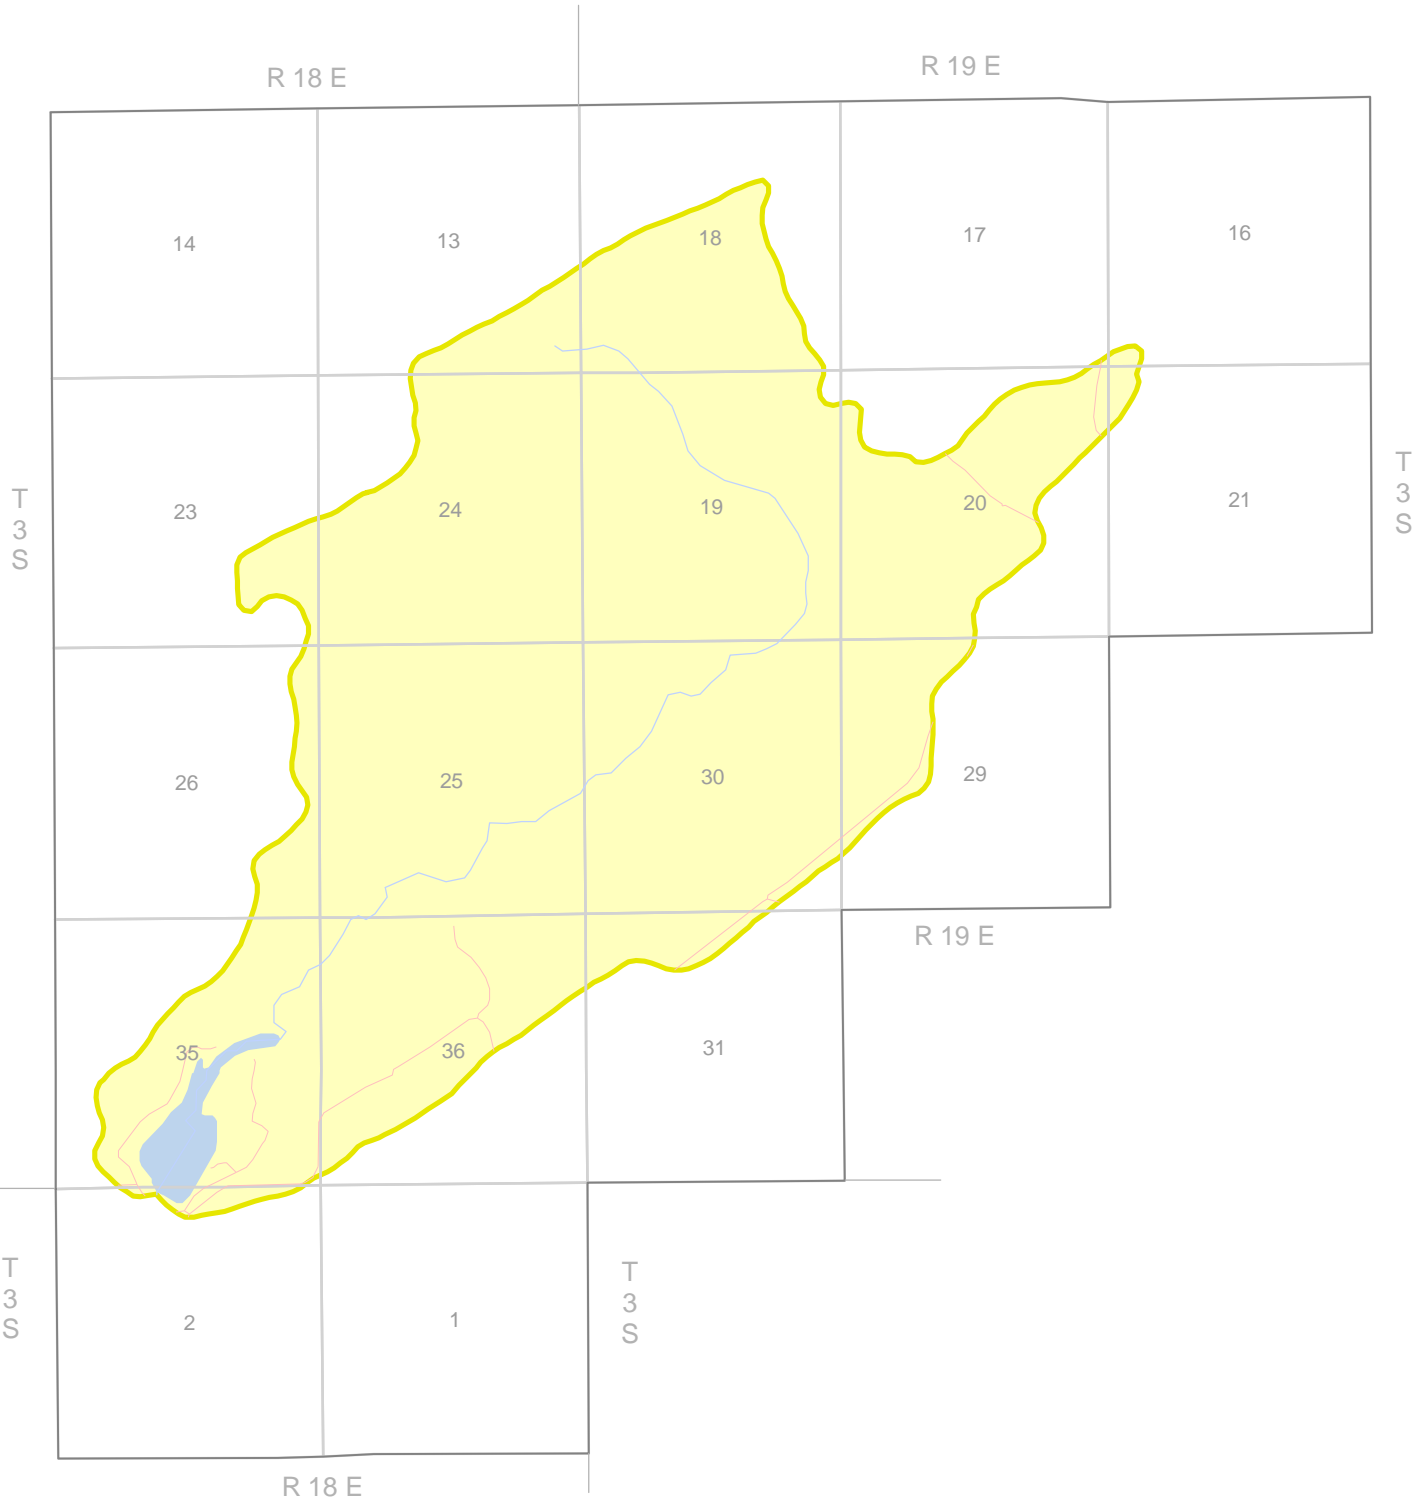

Litter Restricted Watershed Ozzie Cobb Lake Watershed

Legend

- County Roads
- Streams
- Lakes
- Section Lines
- County Boundary
- Ozzie Cobb Lake Watershed

0 0.5 1 Miles