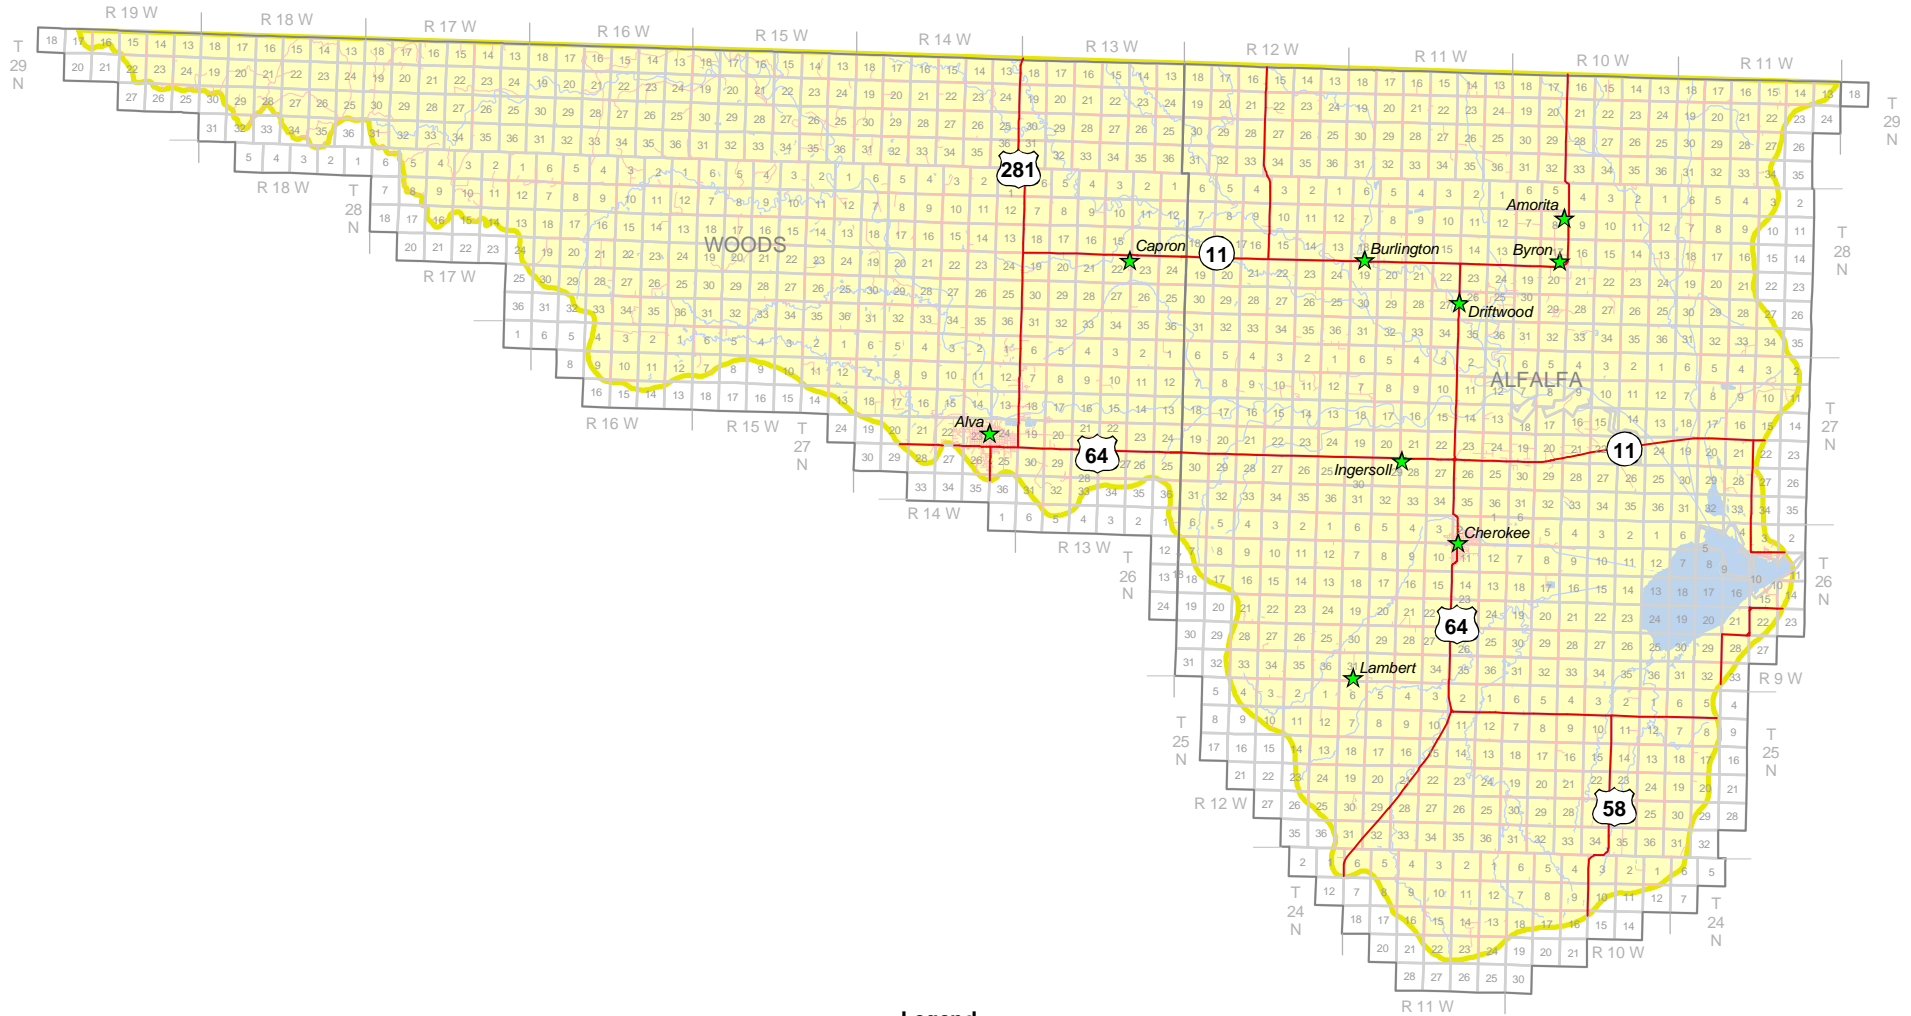

Litter Restricted Watershed Ft. Gibson Lake Watershed

- Legend**
- ★ Towns
 - Highways
 - County Roads
 - Streams
 - Lakes
 - Section Lines
 - County Boundary
 - Ft. Gibson Lake Watershed

Litter Restricted Watershed Fort Supply Lake Watershed

- Legend**
- ★ Towns
 - Highways
 - County Roads
 - Streams
 - Lakes
 - Section Lines
 - County Boundary
 - Fort Supply Lake Watershed

Litter Restricted Watershed Great Salt Plains Lake Watershed

Legend

Litter Restricted Watershed
Rocky-Hobart Watershed

Litter Restricted Watershed Taylor Lake Watershed

Legend

- ★ Towns
- Highways
- County Roads
- ~ Streams
- Lakes
- Section Lines
- Taylor Lake Watershed

Legend

- ★ Towns
- Highways
- County Roads
- Streams
- Lakes
- Section Lines
- Vanderwork Lake Watershed

Litter Restricted Watershed Wister Lake Watershed

Legend

- ★ Towns
- Highways
- County Roads
- Streams
- Lakes
- Section Lines
- County Boundary
- Wister Lake Watershed