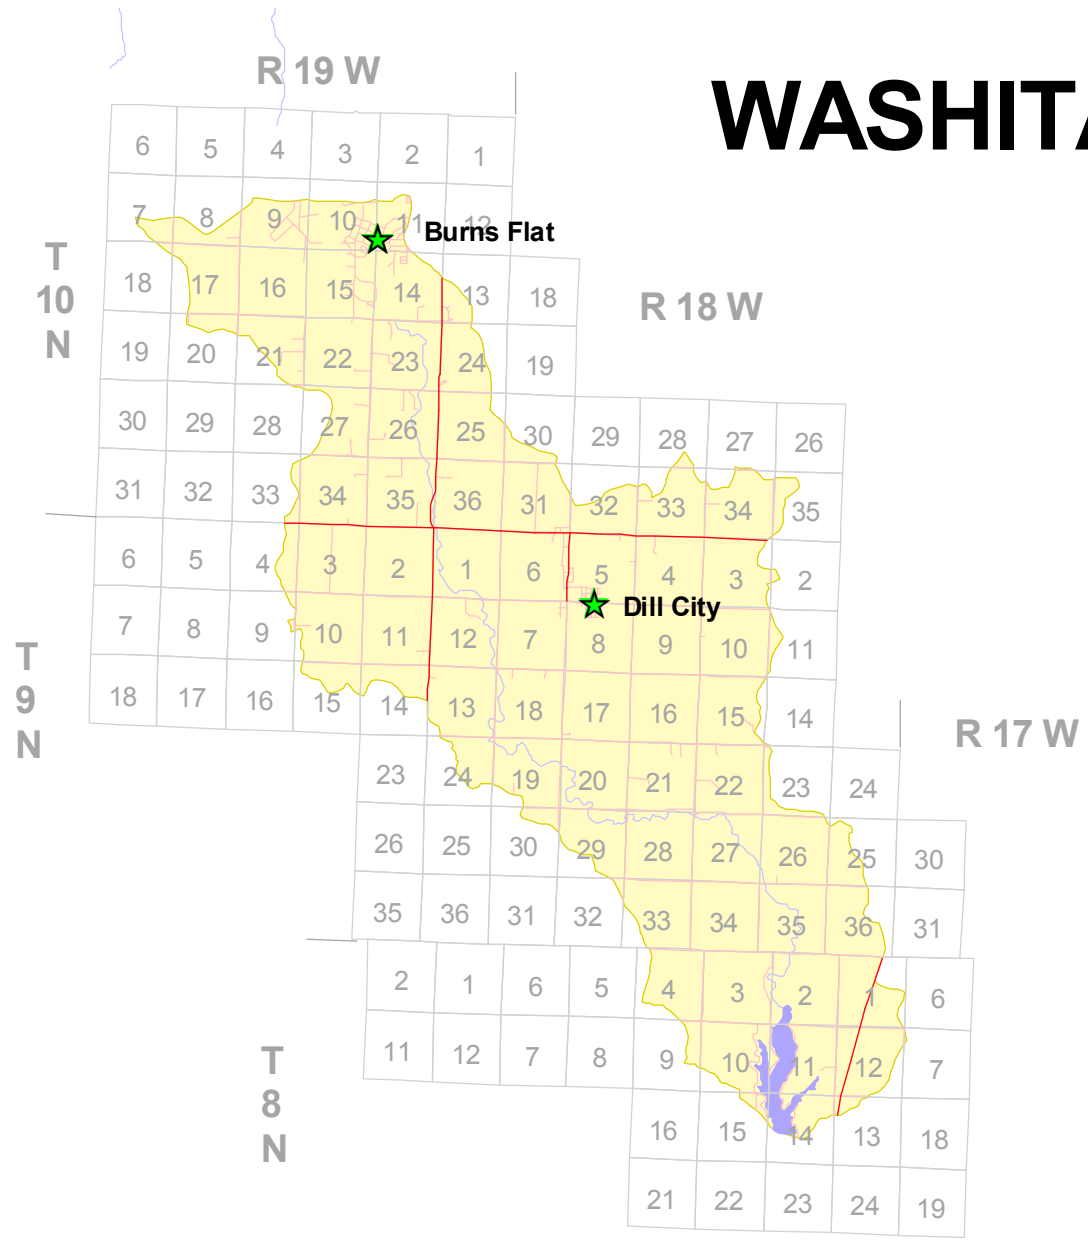

Litter Restricted Watershed New Spiro Lake Watershed LeFlore County

Litter Restricted Watershed Lake Overholser Watershed

-  County Roads
-  Highways
-  Section Lines
-  Lakes
-  Streams
-  Nutrient Limited Watersheds
-  County

Litter Restricted Watershed Ozzie Cobb Lake Watershed

Legend

- County Roads
- Streams
- Lakes
- Section Lines
- County Boundary
- Ozzie Cobb Lake Watershed

0 0.5 1 Miles

WASHITA CO.

-  County Roads
-  Highways
-  Section Lines
-  Lakes
-  Streams
-  Nutrient Limited Watersheds
-  County

Litter Restricted Watershed
Rocky-Hobart Watershed

Litter Restricted Watershed Taylor Lake Watershed

Legend

- ★ Towns
- Highways
- County Roads
- ~ Streams
- Lakes
- Section Lines
- Taylor Lake Watershed

0 0.8 1.6 Miles

-  County Roads
-  Highways
-  Section Lines
-  Lakes
-  Streams
-  Nutrient Limited Watersheds
-  County

Litter Restricted Watershed
Thunderbird Watershed

Litter Restricted Watershed Vanderwork Lake Watershed