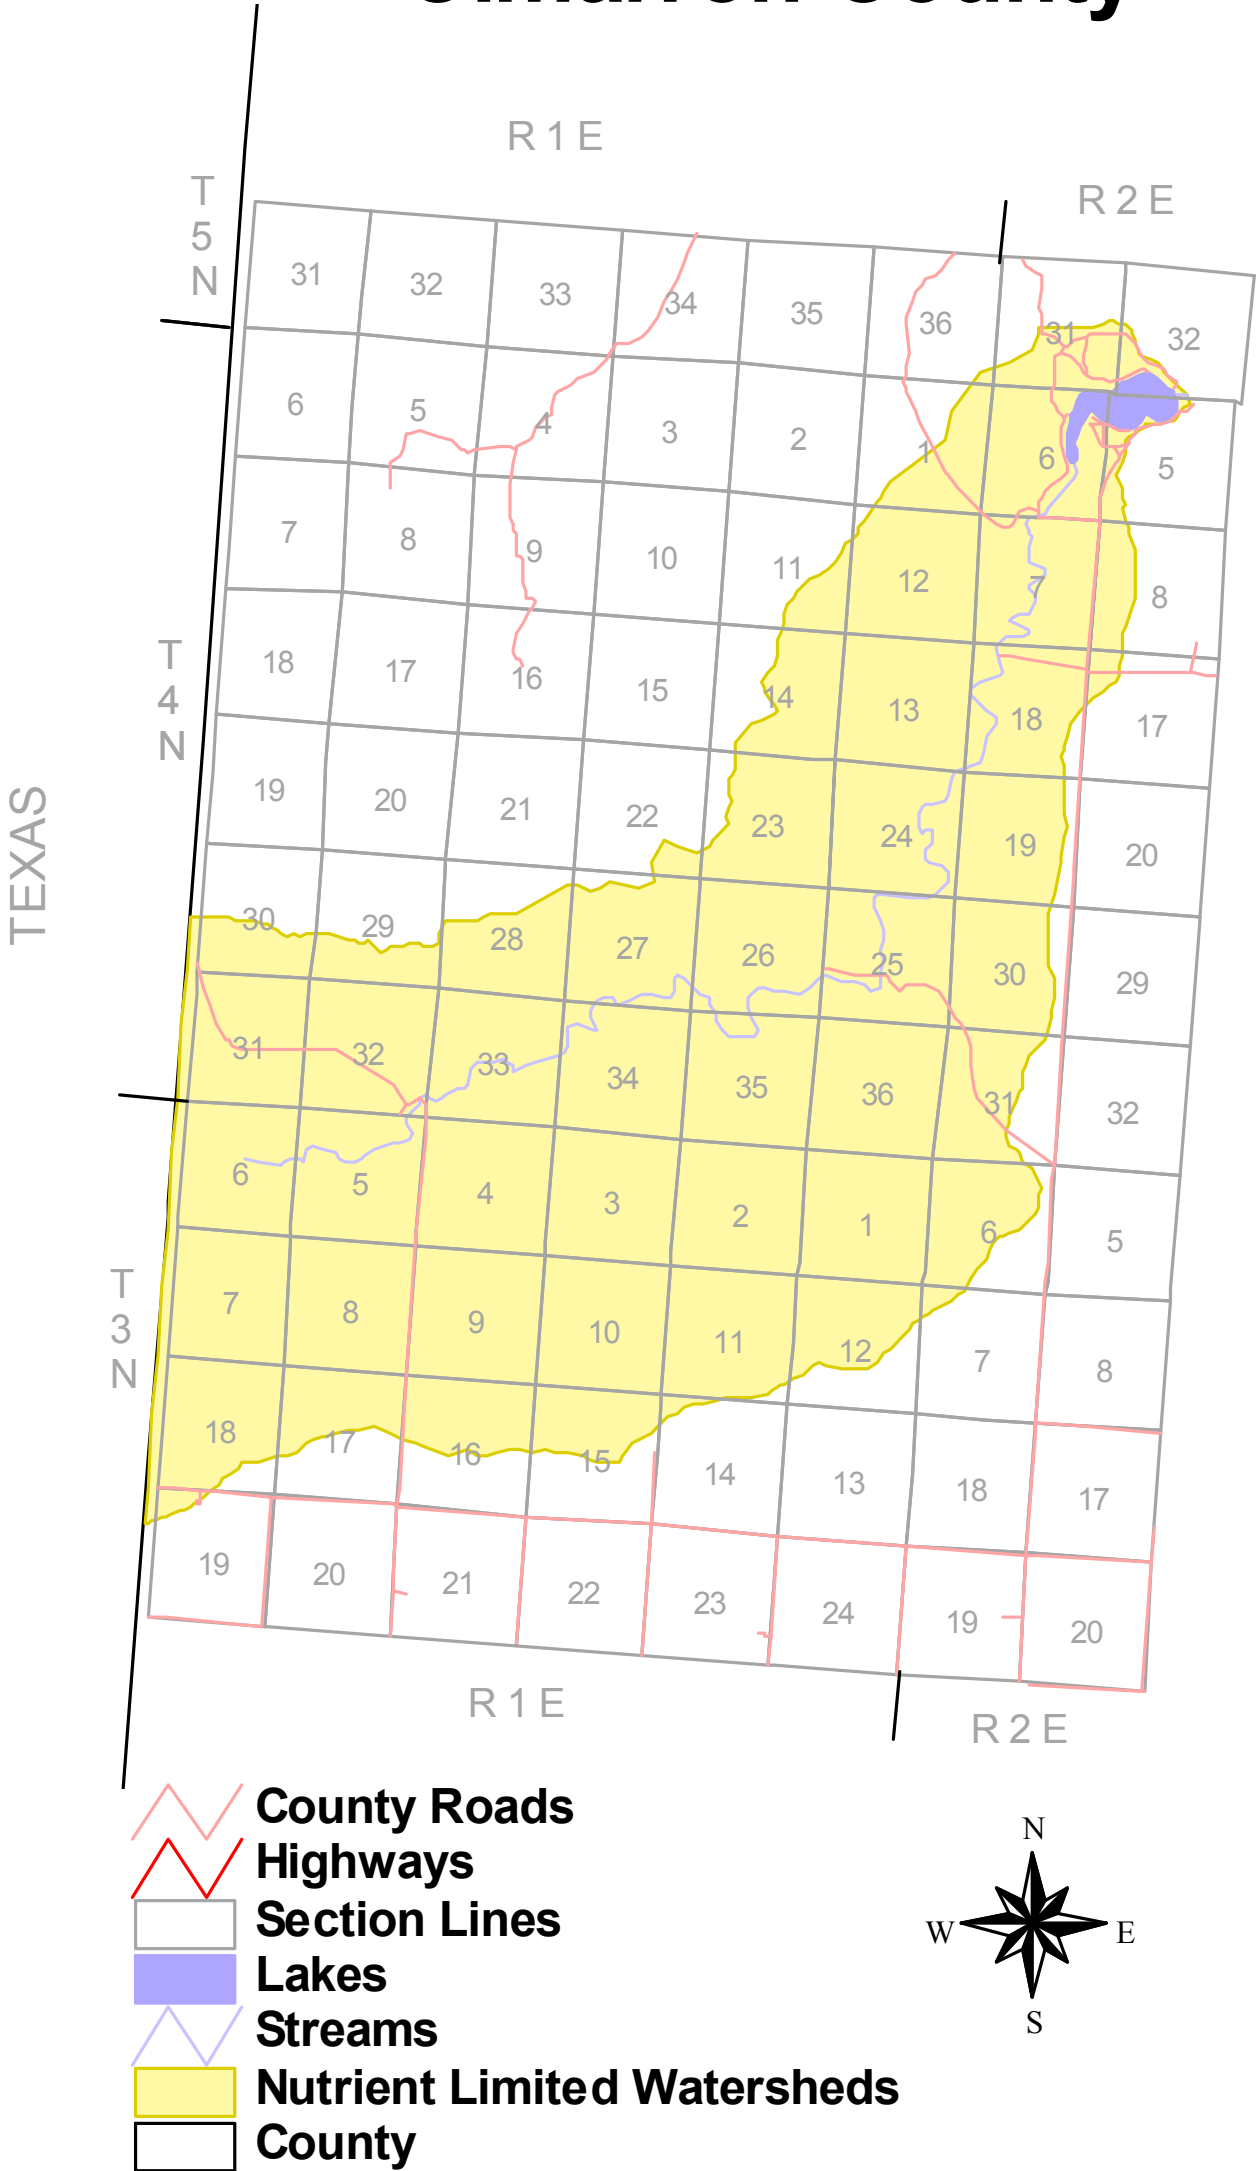

Litter Restricted Watershed Lake Carl Etling Watershed Cimarron County