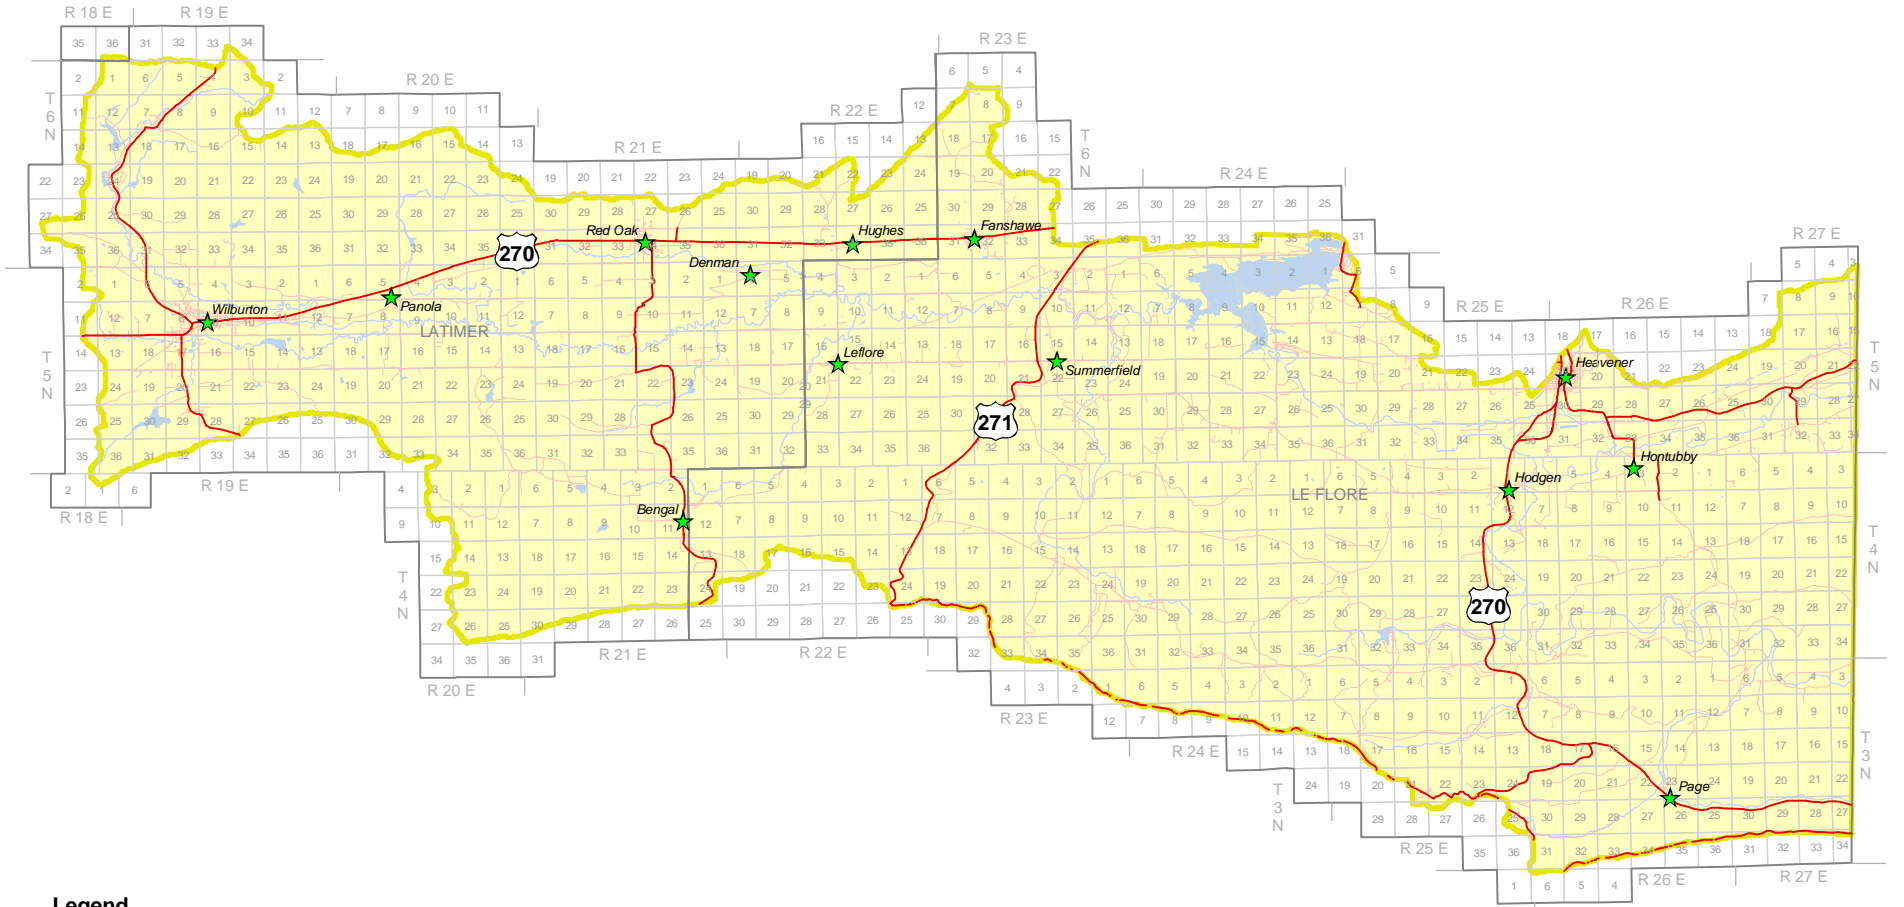

Litter Restricted Watershed New Spiro Lake Watershed LeFlore County

Litter Restricted Watershed Lake Overholser Watershed

-  County Roads
-  Highways
-  Section Lines
-  Lakes
-  Streams
-  Nutrient Limited Watersheds
-  County

Litter Restricted Watershed
Rocky-Hobart Watershed

Litter Restricted Watershed Taylor Lake Watershed

Legend

- ★ Towns
- Highways
- County Roads
- ~ Streams
- Lakes
- Section Lines
- Taylor Lake Watershed

0 0.8 1.6 Miles

-  County Roads
-  Highways
-  Section Lines
-  Lakes
-  Streams
-  Nutrient Limited Watersheds
-  County

Litter Restricted Watershed
Thunderbird Watershed

Litter Restricted Watershed Vanderwork Lake Watershed

Legend

- ★ Towns
- Highways
- County Roads
- Streams
- Lakes
- Section Lines
- Vanderwork Lake Watershed

Litter Restricted Watershed Wister Lake Watershed

Legend

- ★ Towns
- Highways
- County Roads
- Streams
- Lakes
- Section Lines
- County Boundary
- Wister Lake Watershed