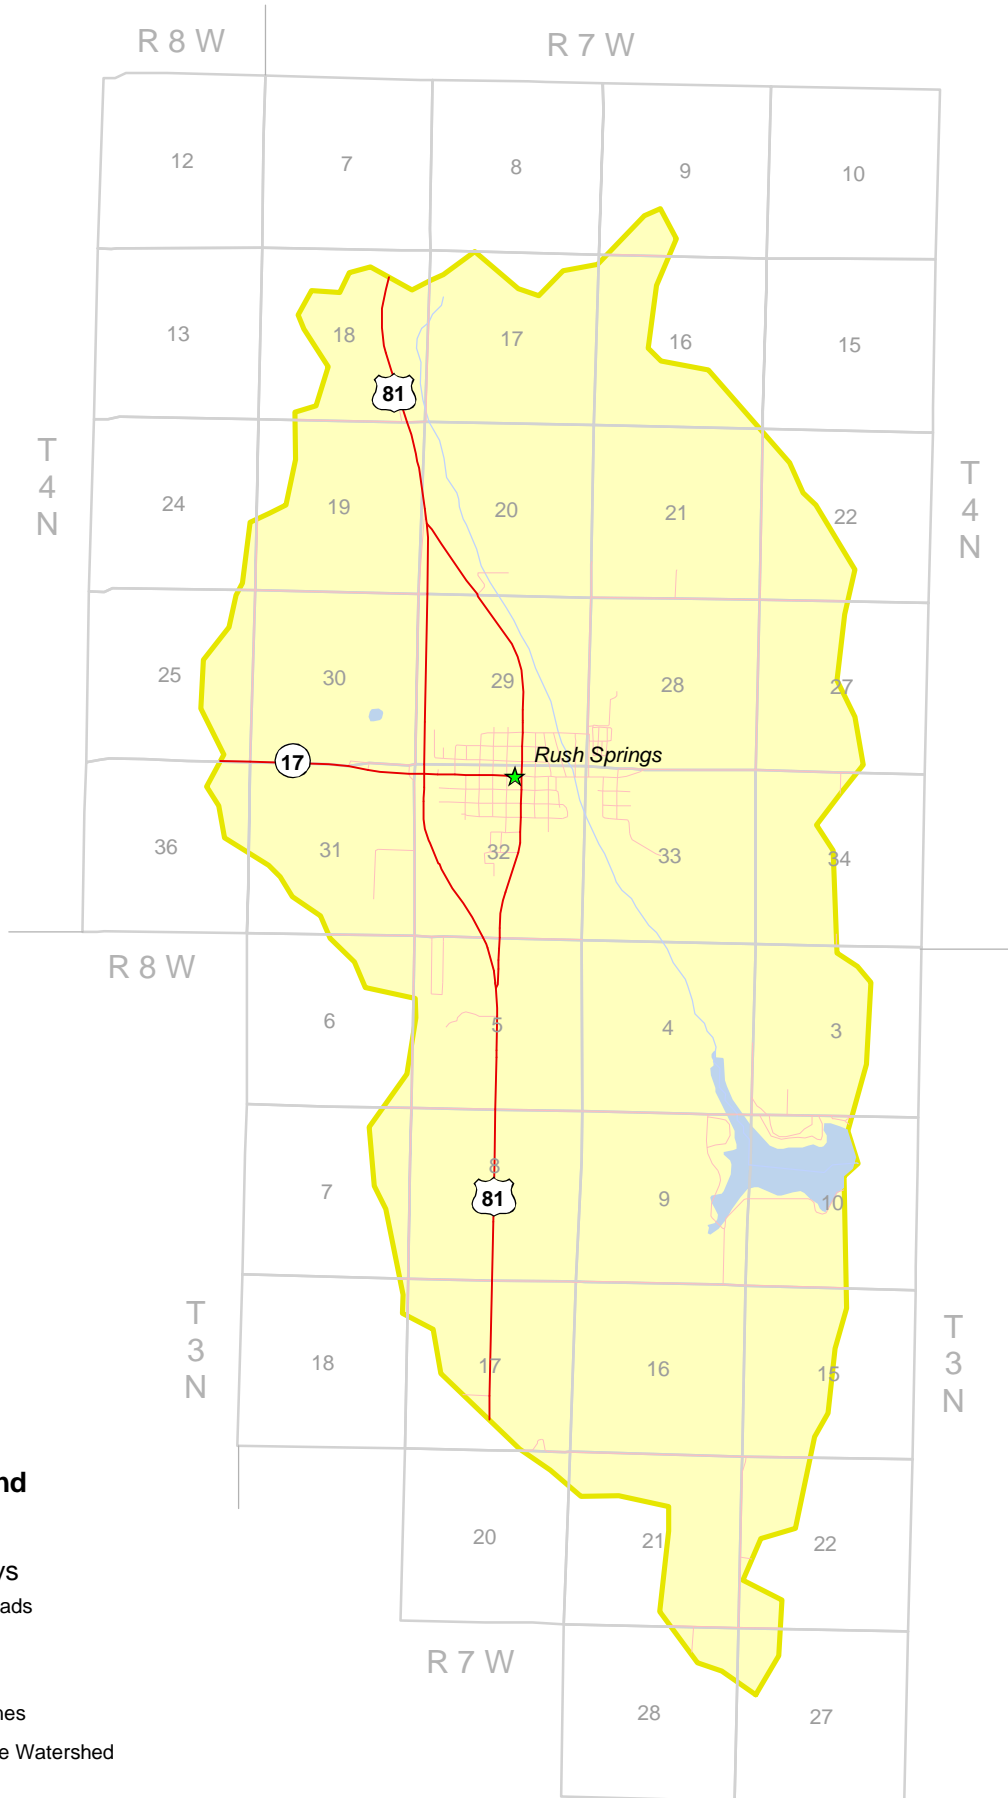

Litter Restricted Watershed Illinois River Watershed

Litter Restricted Watershed Spavinaw Lake Watershed

Legend

- ★ Towns
- Highways
- County Roads
- Streams
- █ Lakes
- Section Lines
- County Boundary
- Spavinaw Lake Watershed

Litter Restricted Watershed New Spiro Lake Watershed LeFlore County

Litter Restricted Watershed Lake Overholser Watershed

-  County Roads
-  Highways
-  Section Lines
-  Lakes
-  Streams
-  Nutrient Limited Watersheds
-  County

Litter Restricted Watershed
Rocky-Hobart Watershed

Litter Restricted Watershed Taylor Lake Watershed

Legend

- ★ Towns
- Highways
- County Roads
- ~ Streams
- Lakes
- Section Lines
- Taylor Lake Watershed

0 0.8 1.6 Miles

-  County Roads
-  Highways
-  Section Lines
-  Lakes
-  Streams
-  Nutrient Limited Watersheds
-  County

Litter Restricted Watershed
Thunderbird Watershed

Litter Restricted Watershed Vanderwork Lake Watershed