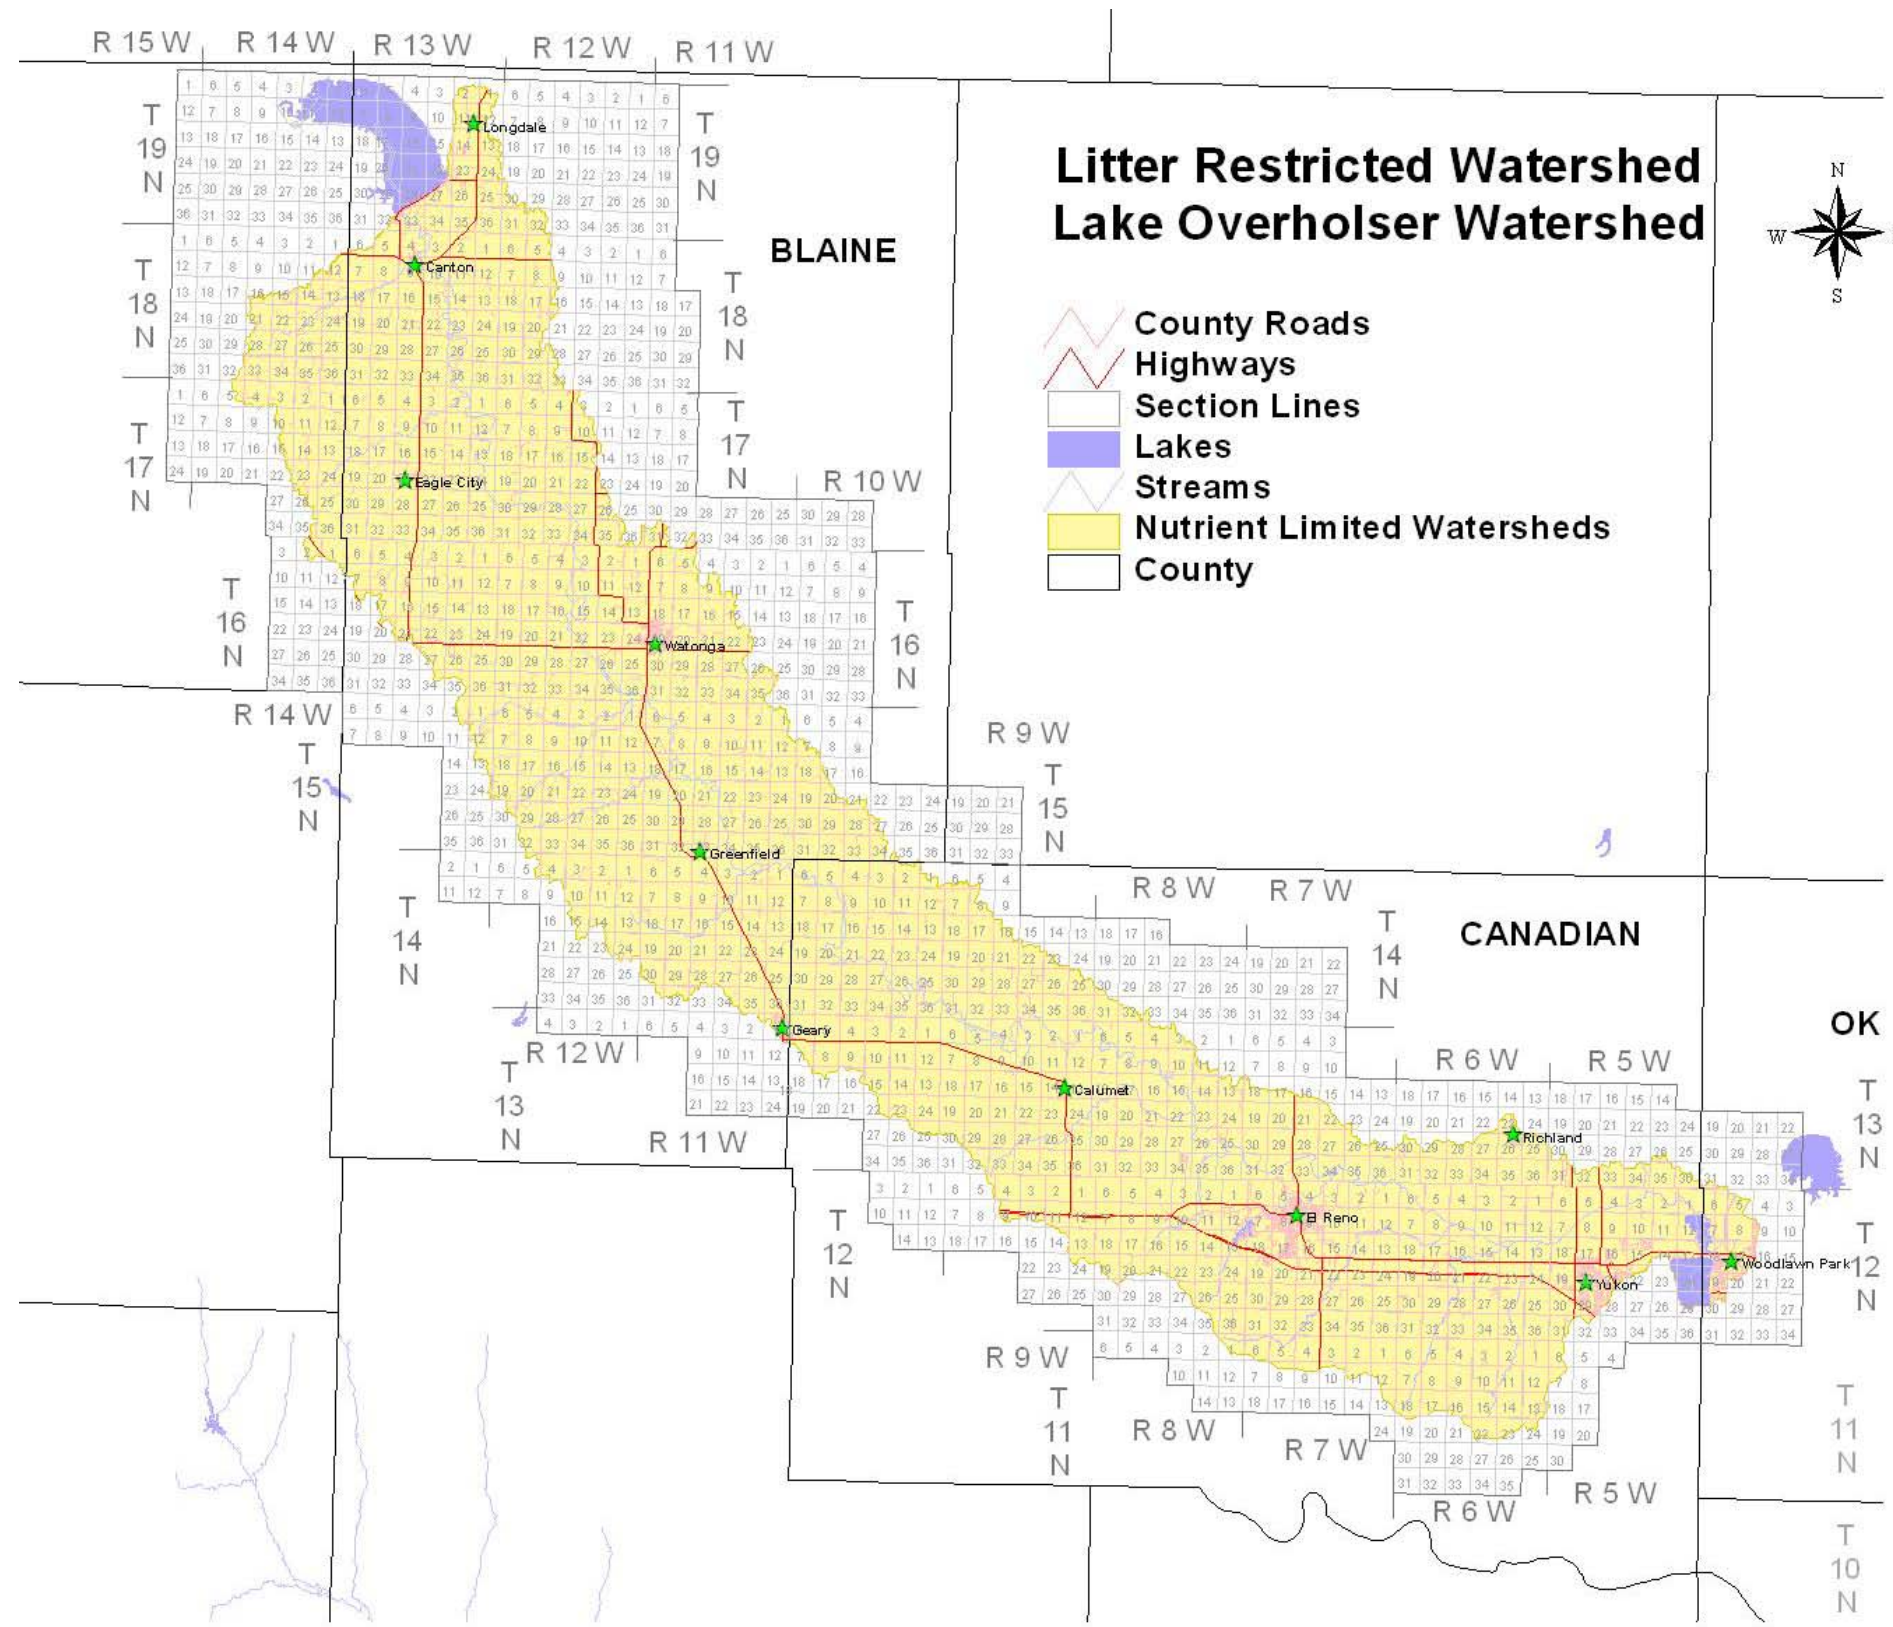

Litter Restricted Watershed New Spiro Lake Watershed LeFlore County

Litter Restricted Watershed Lake Overholser Watershed

-  County Roads
-  Highways
-  Section Lines
-  Lakes
-  Streams
-  Nutrient Limited Watersheds
-  County

Litter Restricted Watershed
Rocky-Hobart Watershed

Litter Restricted Watershed Taylor Lake Watershed

Legend

- ★ Towns
- Highways
- County Roads
- ~ Streams
- Lakes
- Section Lines
- Taylor Lake Watershed

0 0.8 1.6 Miles

-  County Roads
-  Highways
-  Section Lines
-  Lakes
-  Streams
-  Nutrient Limited Watersheds
-  County

Litter Restricted Watershed
Thunderbird Watershed

Litter Restricted Watershed Vanderwork Lake Watershed

Legend

- ★ Towns
- Highways
- County Roads
- Streams
- Lakes
- Section Lines
- Vanderwork Lake Watershed

Litter Restricted Watershed Wister Lake Watershed

Legend

- ★ Towns
- Highways
- County Roads
- Streams
- Lakes
- Section Lines
- County Boundary
- Wister Lake Watershed