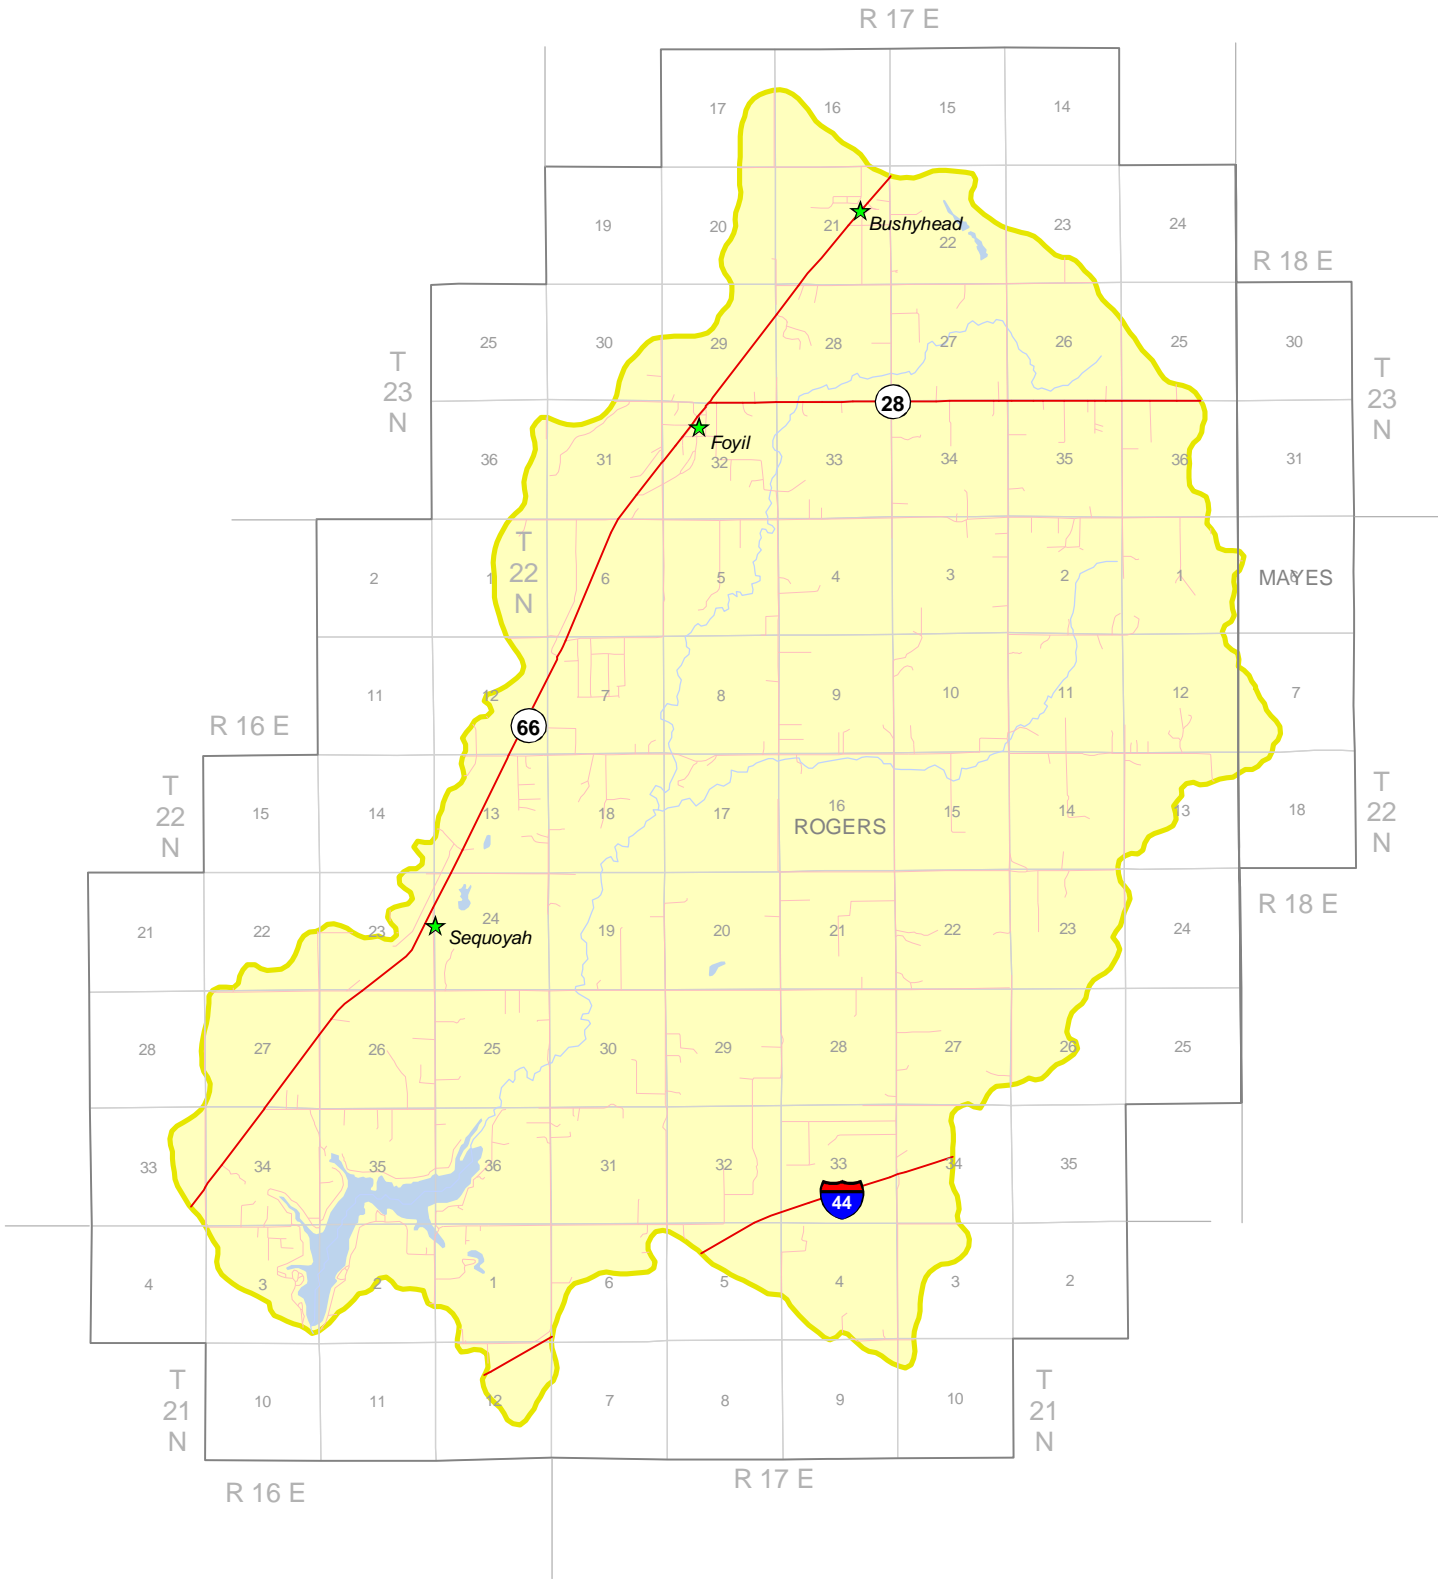

Litter Restricted Watershed Claremore Lake Watershed

Legend

- ★ Towns
- Highways
- County Roads
- Streams
- Lakes
- Section Lines
- County Boundary
- Claremore Lake Watershed

0 1 2 Miles