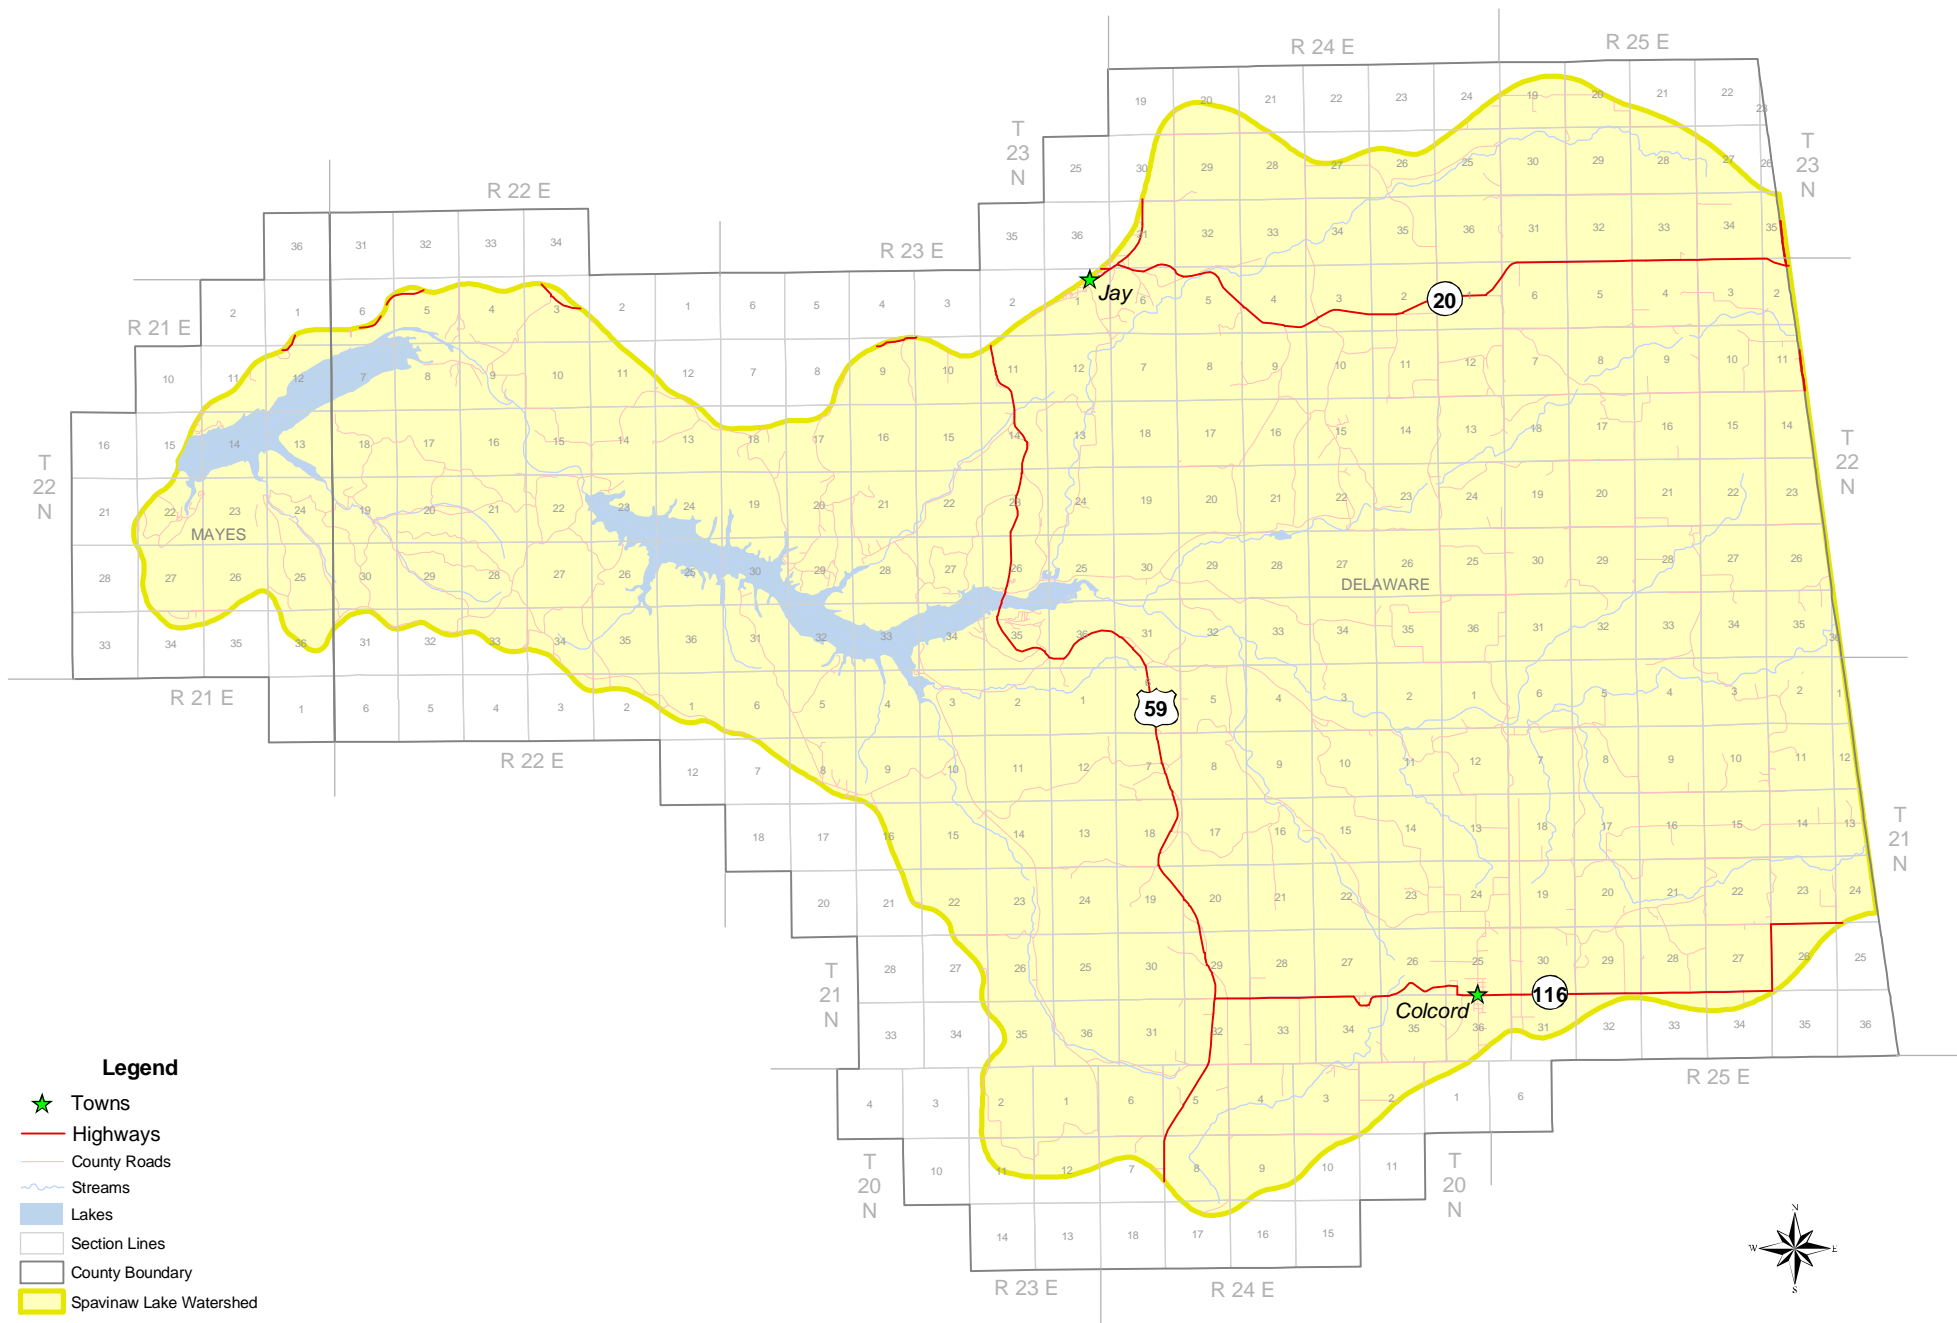

Litter Restricted Watershed Illinois River Watershed

Litter Restricted Watershed Spavinaw Lake Watershed

Legend

- ★ Towns
- Highways
- County Roads
- Streams
- █ Lakes
- Section Lines
- County Boundary
- Spavinaw Lake Watershed

- Legend**
- ★ Towns
 - Highways
 - County Roads
 - Streams
 - Lakes
 - Section Lines
 - County Boundary
 - Fort Supply Lake Watershed

Litter Restricted Watershed Great Salt Plains Lake Watershed

Legend

Litter Restricted Watershed New Spiro Lake Watershed LeFlore County

Litter Restricted Watershed Lake Overholser Watershed

-  County Roads
-  Highways
-  Section Lines
-  Lakes
-  Streams
-  Nutrient Limited Watersheds
-  County

Legend

- ★ Towns
- Highways
- County Roads
- Streams
- Lakes
- Section Lines
- Vanderwork Lake Watershed

Litter Restricted Watershed Wister Lake Watershed

Legend

- ★ Towns
- Highways
- County Roads
- Streams
- Lakes
- Section Lines
- County Boundary
- Wister Lake Watershed