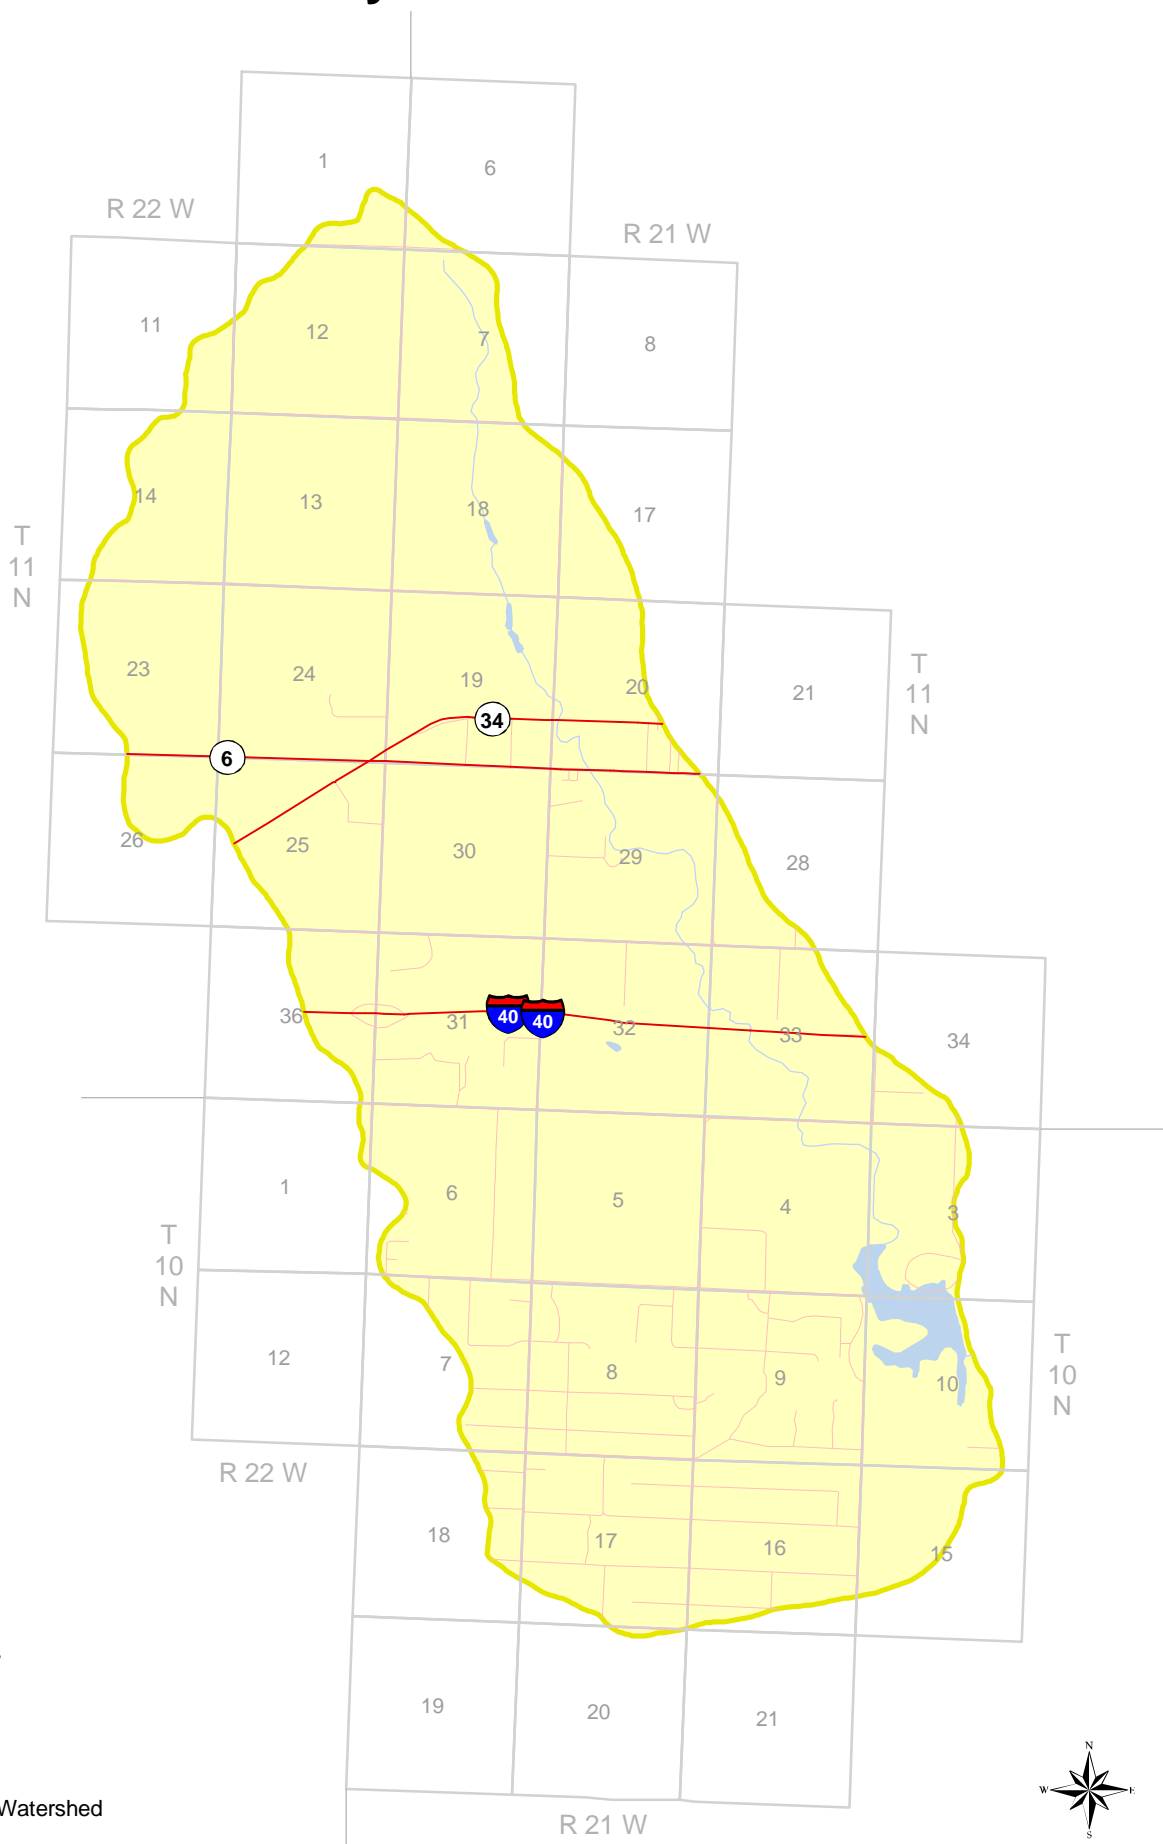

Litter Restricted Watershed Elk City Lake Watershed

Legend

- Highways
- County Roads
- ~ Streams
- █ Lakes
- Section Lines
- Elk City Lake Watershed