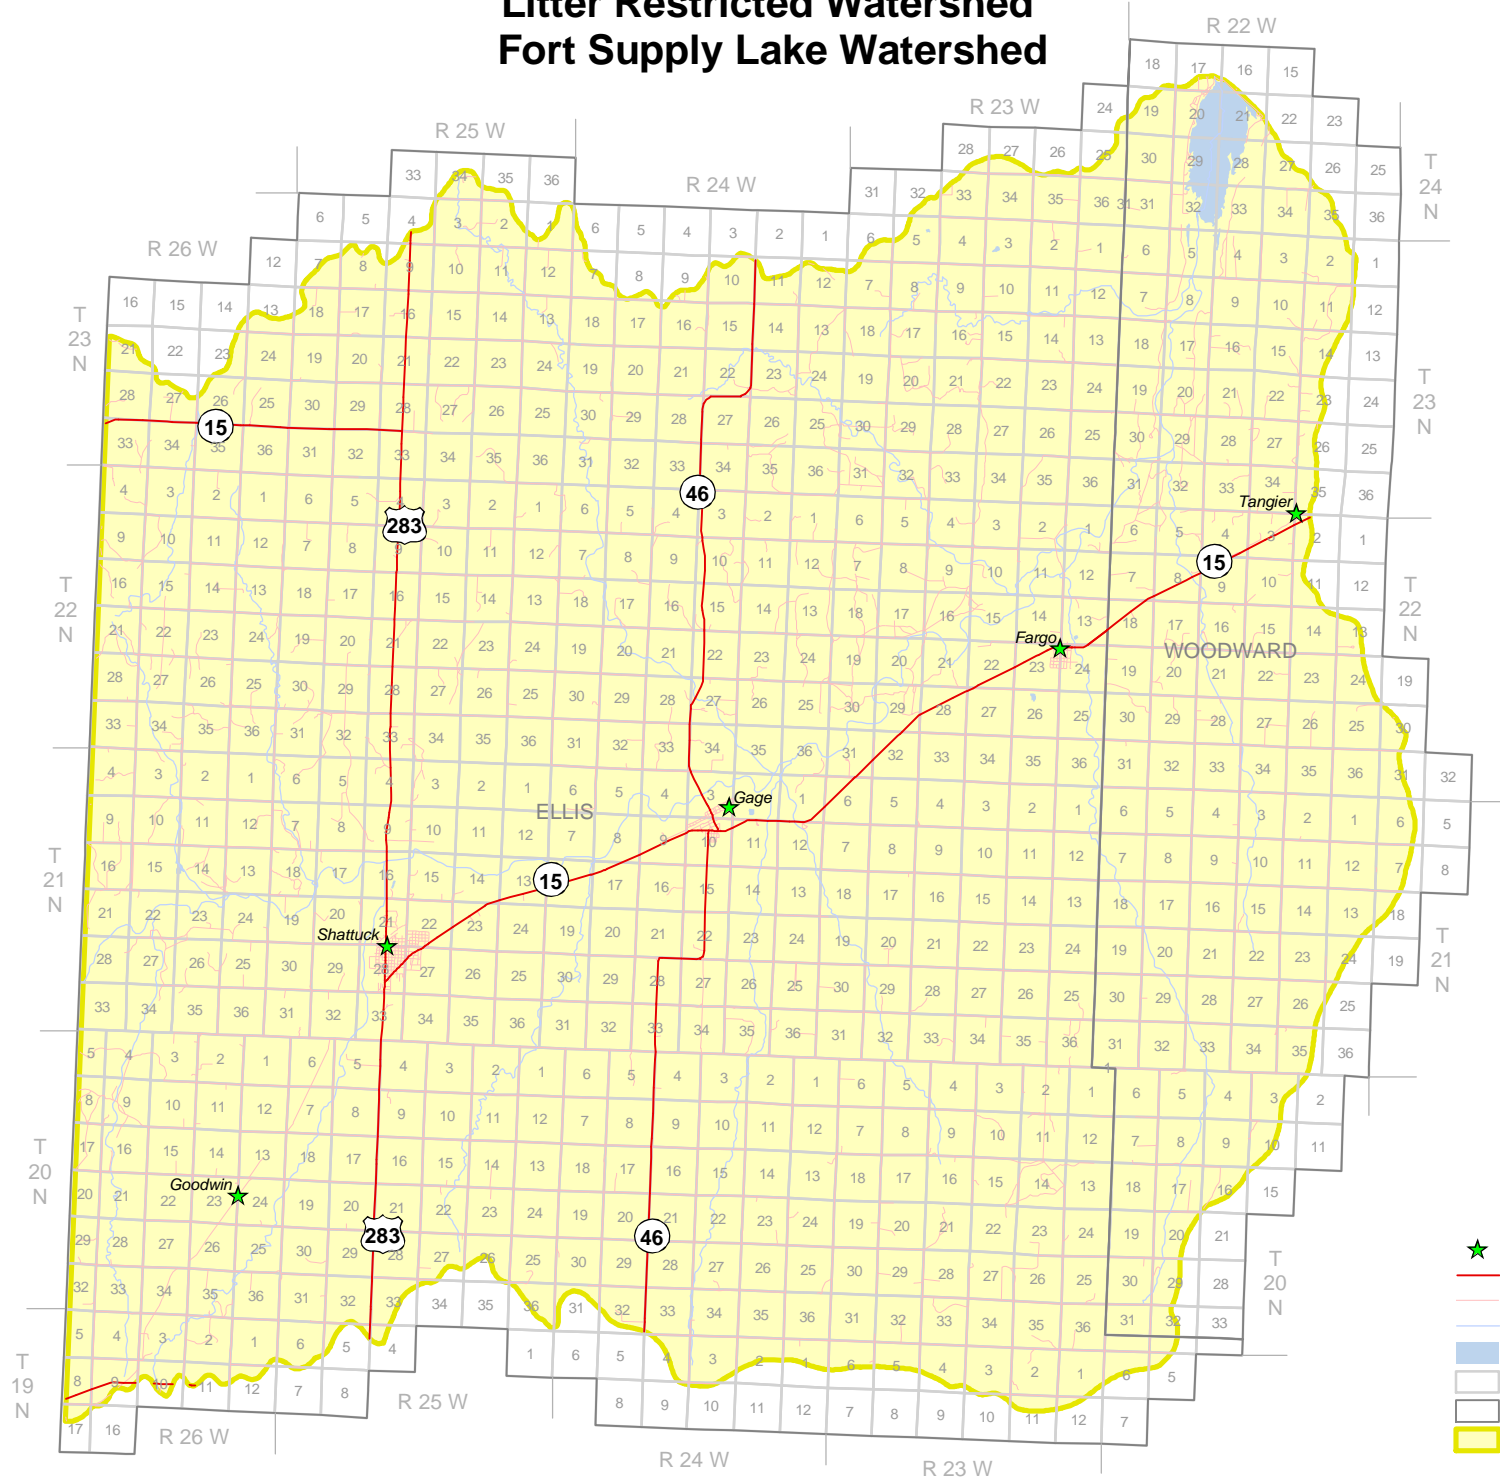

Litter Restricted Watershed Illinois River Watershed

Litter Restricted Watershed Spavinaw Lake Watershed

Legend

- ★ Towns
- Highways
- County Roads
- Streams
- █ Lakes
- Section Lines
- County Boundary
- Spavinaw Lake Watershed

0 1 2 Miles

Litter Restricted Watershed Elk City Lake Watershed

Legend

- Highways
- County Roads
- ~ Streams
- █ Lakes
- Section Lines
- Elk City Lake Watershed

Litter Restricted Watershed Ft Cobb Lake Watershed

- Legend**
- ★ Towns
 - Highways
 - County Roads
 - Streams
 - Lakes
 - Section Lines
 - County Boundary
 - Fort Supply Lake Watershed

Litter Restricted Watershed Great Salt Plains Lake Watershed

Legend

Legend

- ★ Towns
- Highways
- County Roads
- Streams
- Lakes
- Section Lines
- Vanderwork Lake Watershed

Litter Restricted Watershed Wister Lake Watershed

Legend

- ★ Towns
- Highways
- County Roads
- Streams
- Lakes
- Section Lines
- County Boundary
- Wister Lake Watershed