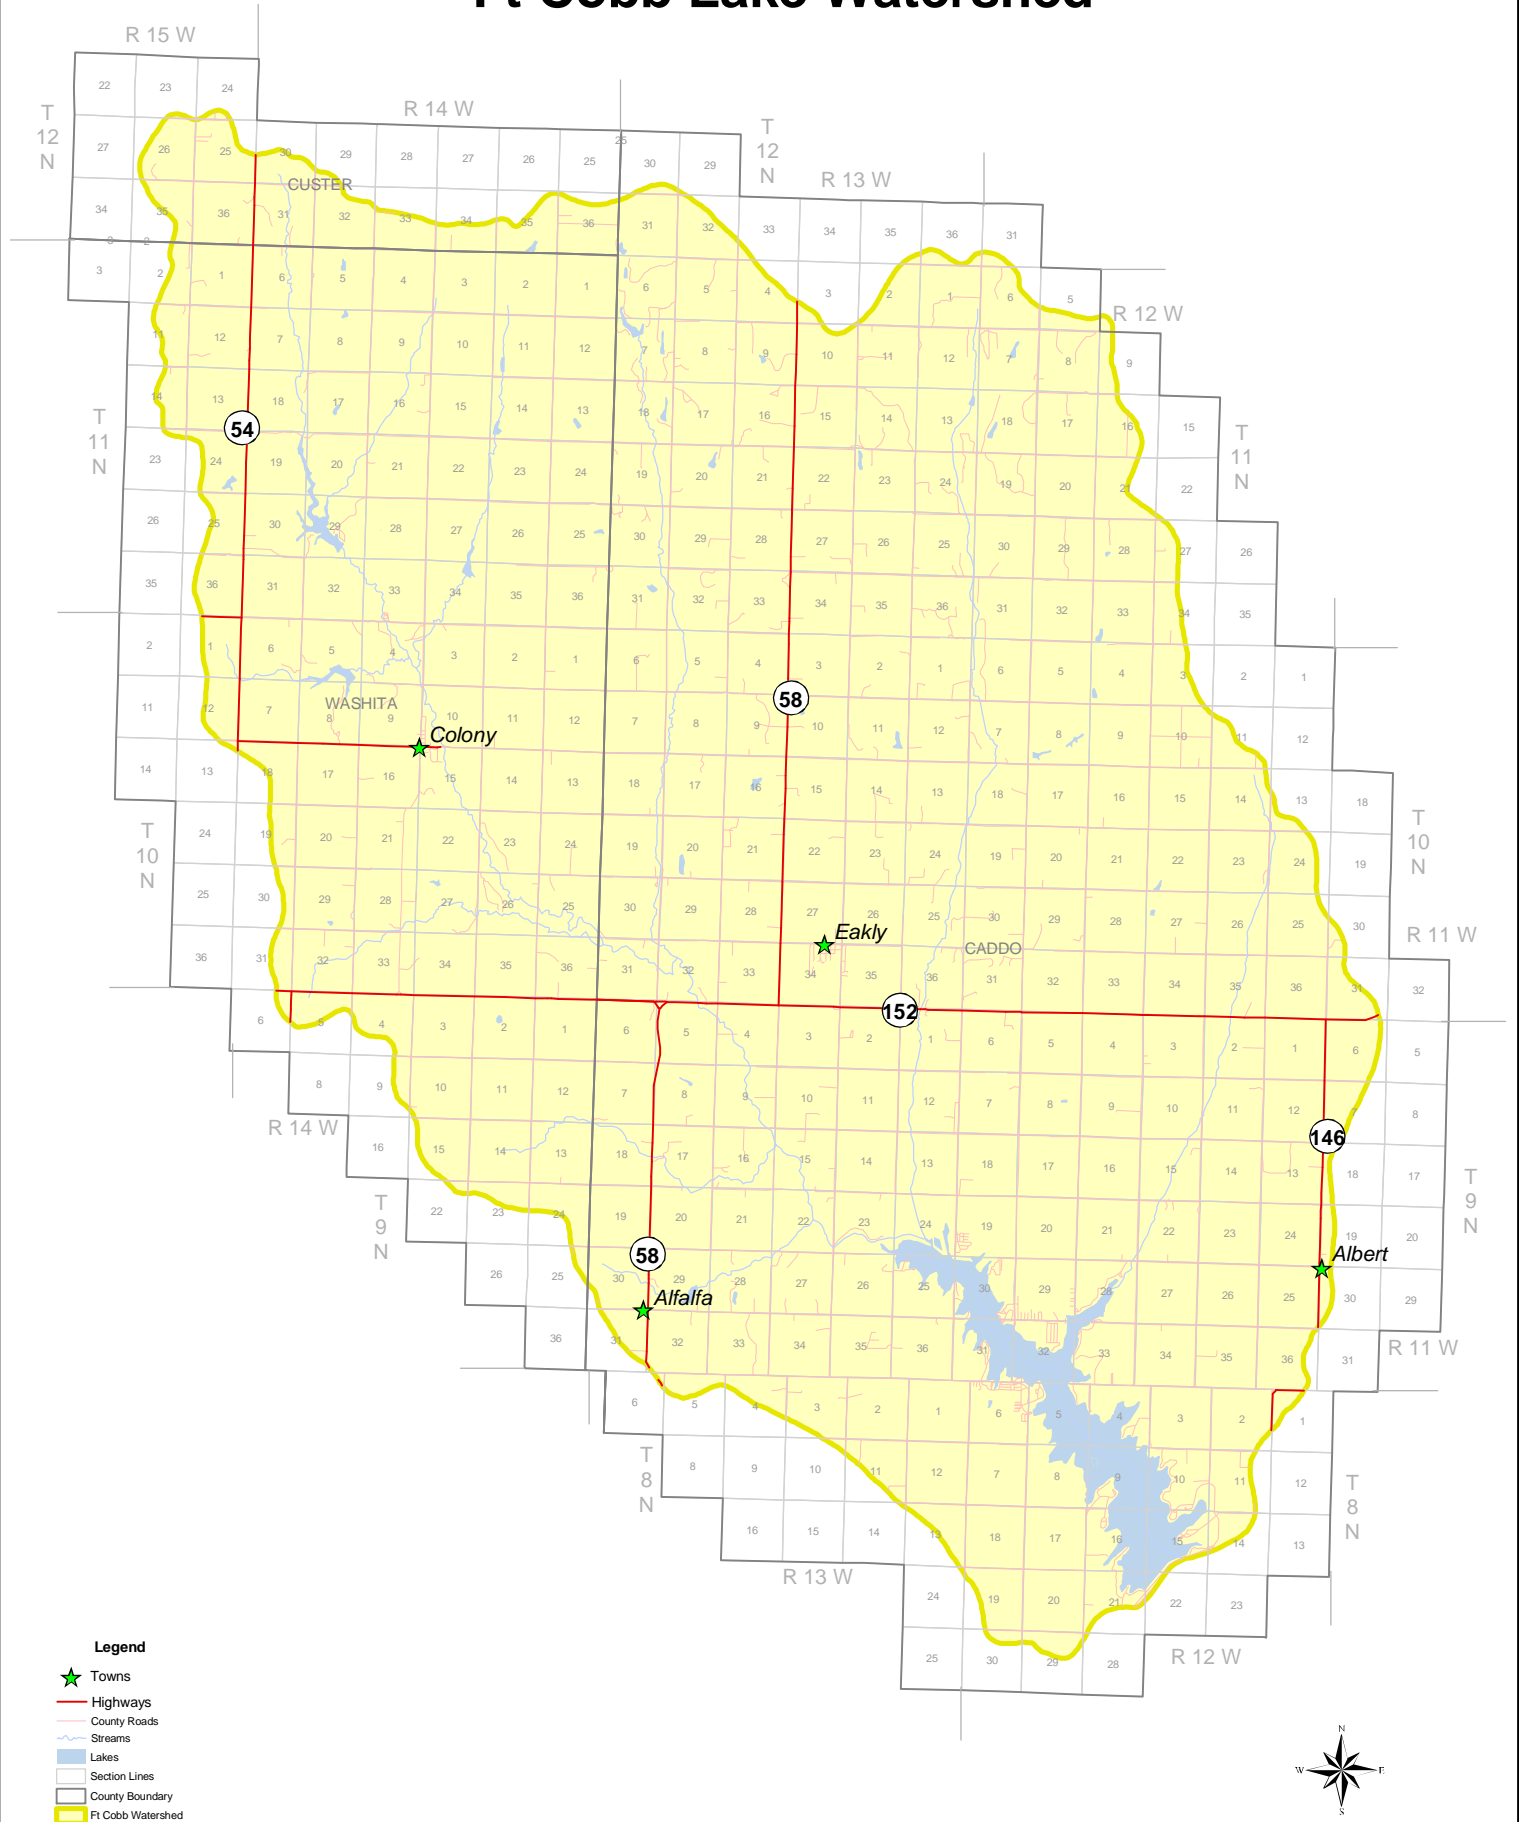

Litter Restricted Watershed Illinois River Watershed

Litter Restricted Watershed Spavinaw Lake Watershed

Legend

- ★ Towns
- Highways
- County Roads
- Streams
- █ Lakes
- Section Lines
- County Boundary
- Spavinaw Lake Watershed

0 1 2 Miles

Litter Restricted Watershed Elk City Lake Watershed

Legend

- Highways
- County Roads
- ~ Streams
- █ Lakes
- Section Lines
- Elk City Lake Watershed

Litter Restricted Watershed Ft Cobb Lake Watershed

- Legend**
- ★ Towns
 - Highways
 - County Roads
 - Streams
 - Lakes
 - Section Lines
 - County Boundary
 - Fort Supply Lake Watershed

Litter Restricted Watershed Great Salt Plains Lake Watershed

Legend

Legend

- ★ Towns
- Highways
- County Roads
- Streams
- Lakes
- Section Lines
- Vanderwork Lake Watershed

Litter Restricted Watershed Wister Lake Watershed

Legend

- ★ Towns
- Highways
- County Roads
- Streams
- Lakes
- Section Lines
- County Boundary
- Wister Lake Watershed