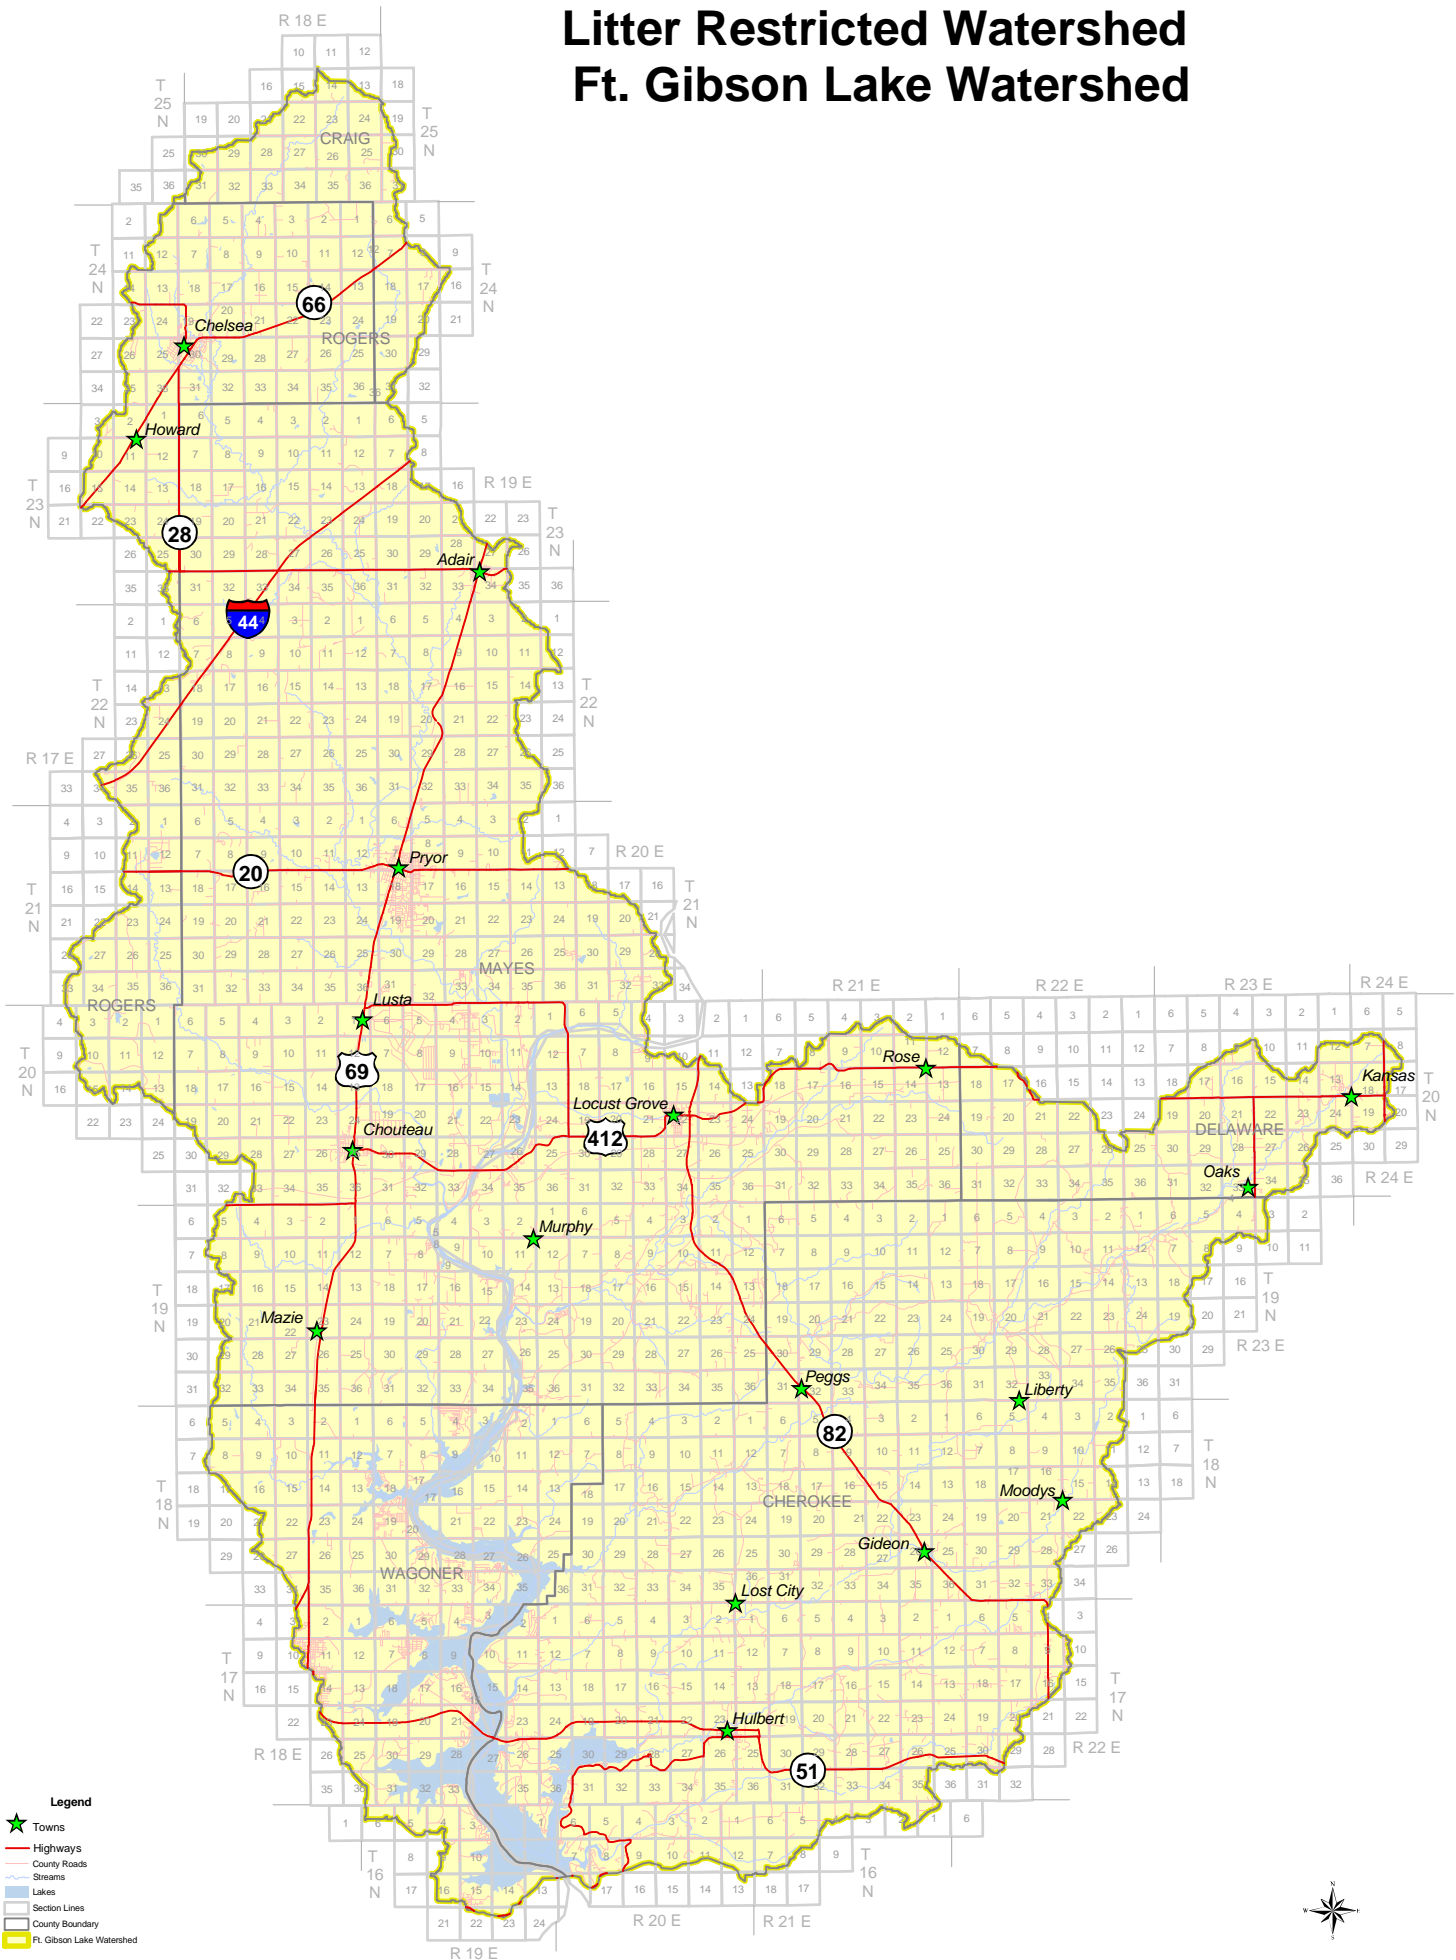

Litter Restricted Watershed Ft. Gibson Lake Watershed

1. **Legend**
2. ★ Towns
   - Highways
   - County Roads
   - Streams
   - Lakes
   - Section Lines
   - County Boundary
   - Ft. Gibson Lake Watershed