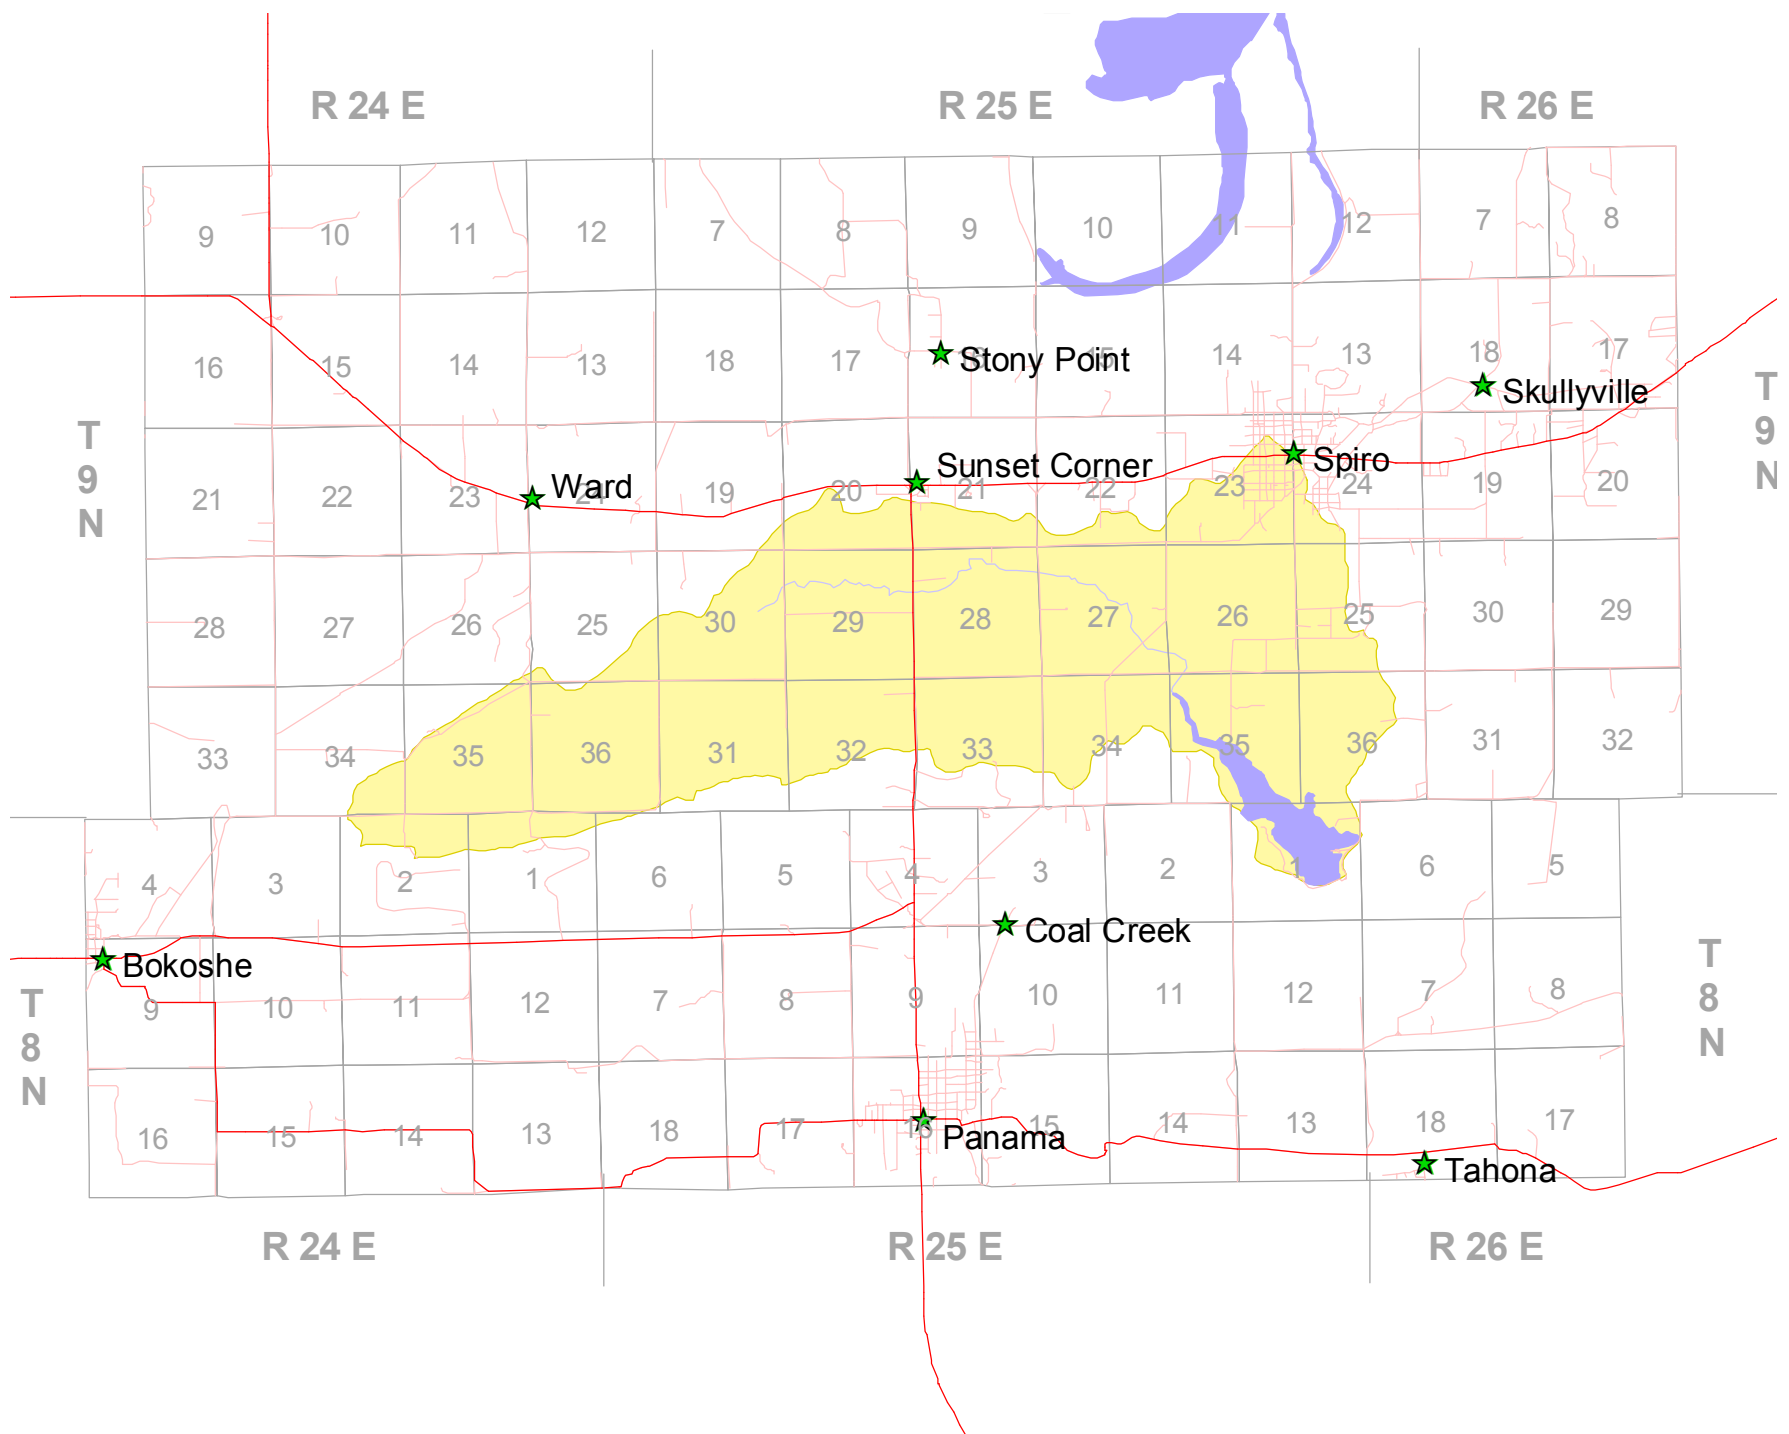

- County Roads
- Highways
- Section Lines
- Lakes
- Streams
- Nutrient Limited Watersheds
- County

Litter Restricted Watershed New Spiro Lake Watershed LeFlore County