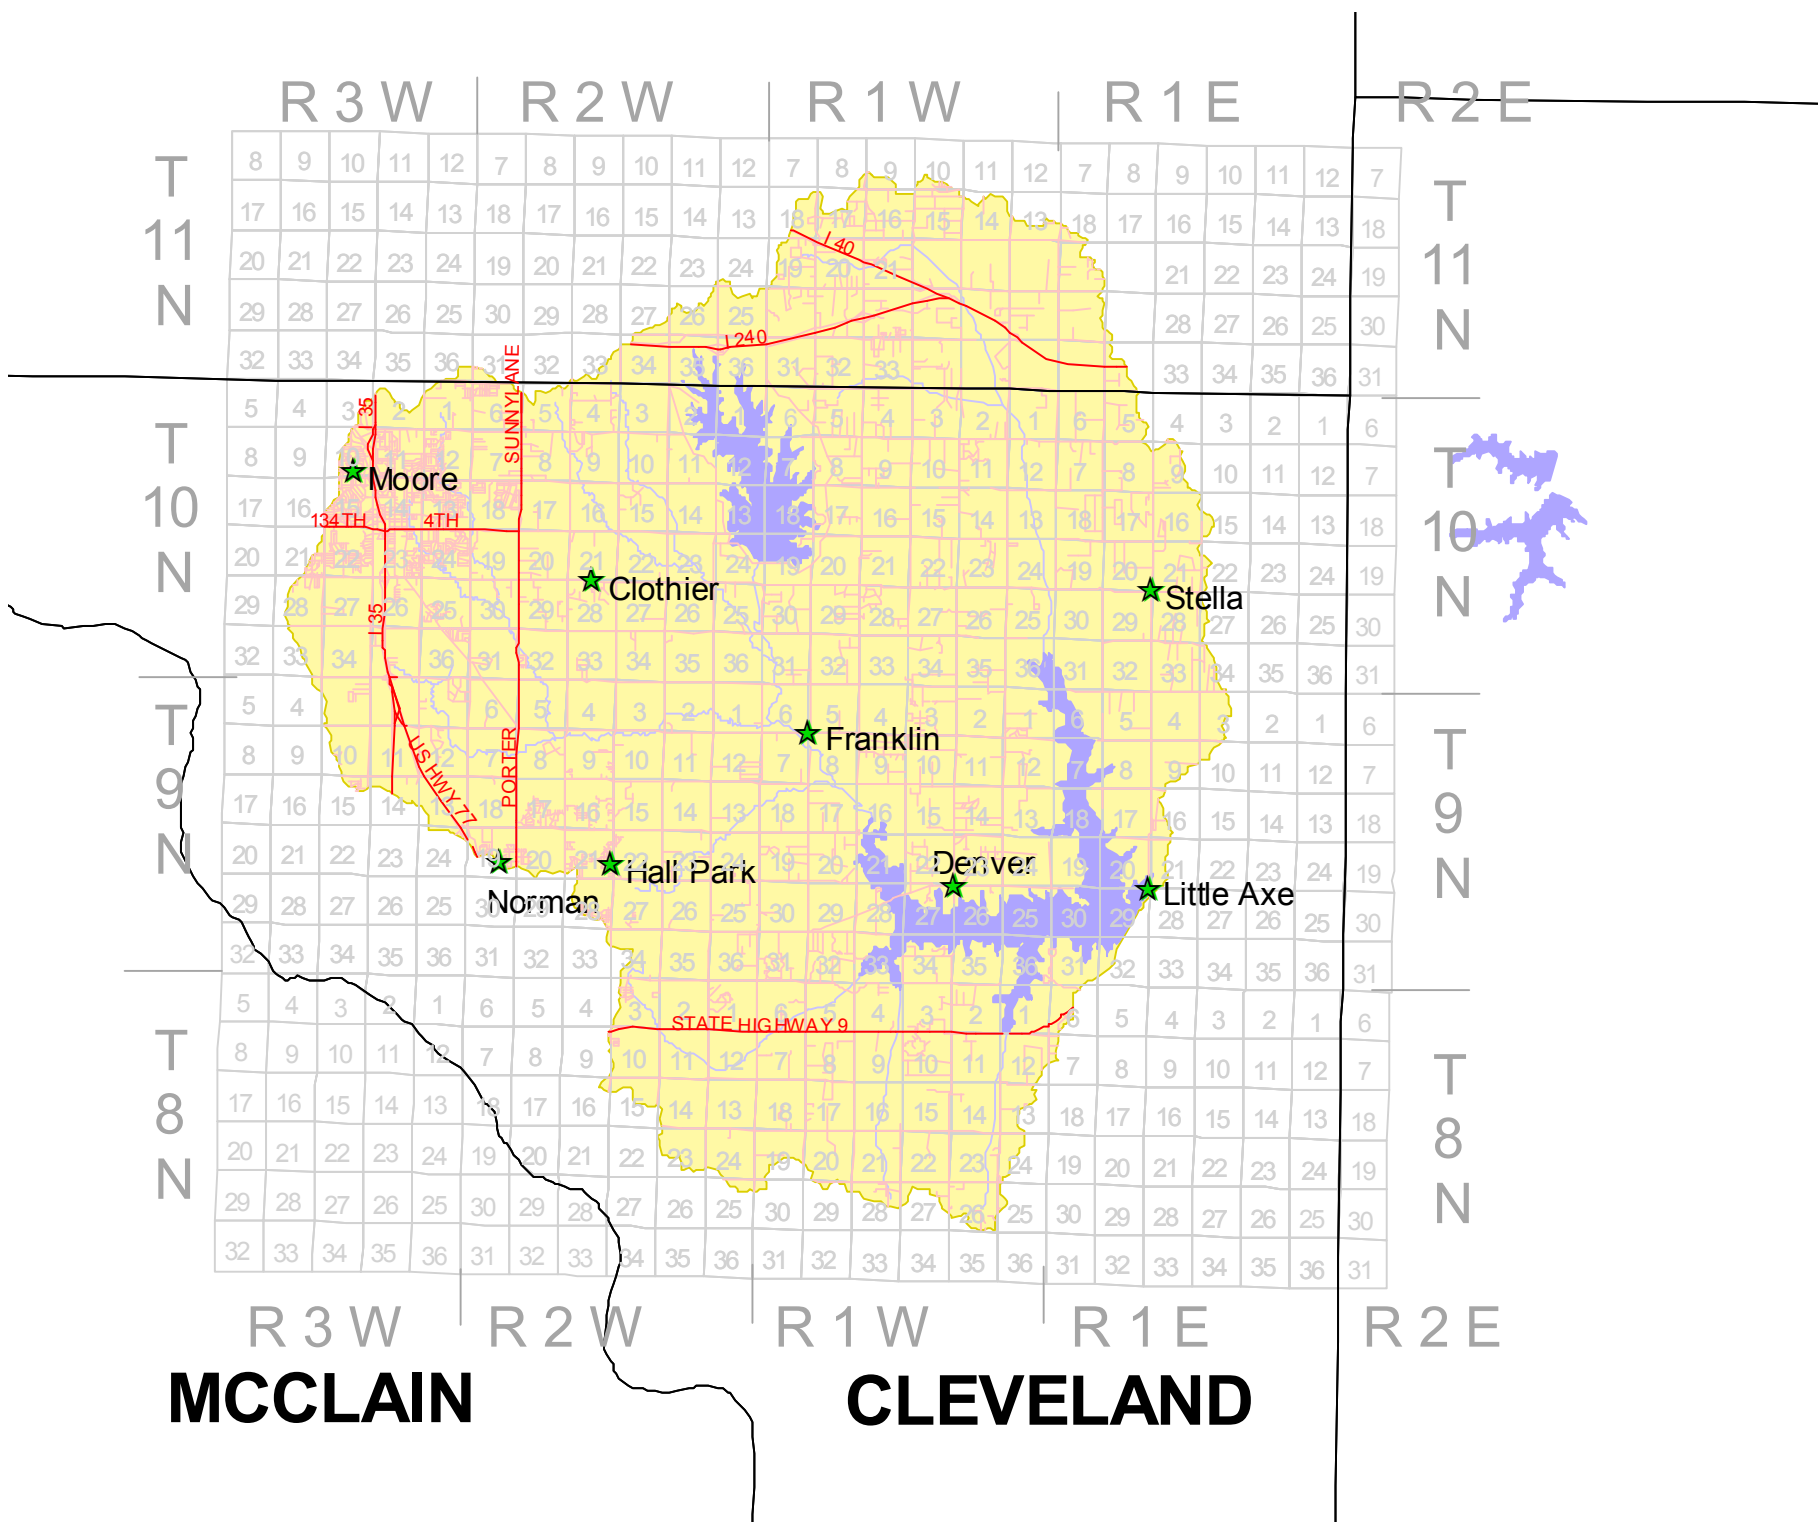

Litter Restricted Watershed New Spiro Lake Watershed LeFlore County

Litter Restricted Watershed Lake Overholser Watershed

-  County Roads
-  Highways
-  Section Lines
-  Lakes
-  Streams
-  Nutrient Limited Watersheds
-  County

Litter Restricted Watershed
Rocky-Hobart Watershed

Litter Restricted Watershed Taylor Lake Watershed

Legend

- ★ Towns
- Highways
- County Roads
- ~ Streams
- Lakes
- Section Lines
- Taylor Lake Watershed

0 0.8 1.6 Miles

-  County Roads
-  Highways
-  Section Lines
-  Lakes
-  Streams
-  Nutrient Limited Watersheds
-  County

Litter Restricted Watershed
Thunderbird Watershed

Litter Restricted Watershed Vanderwork Lake Watershed

Legend

- ★ Towns
- Highways
- County Roads
- Streams
- Lakes
- Section Lines
- Vanderwork Lake Watershed

Litter Restricted Watershed Wister Lake Watershed

Legend

- ★ Towns
- Highways
- County Roads
- Streams
- Lakes
- Section Lines
- County Boundary
- Wister Lake Watershed