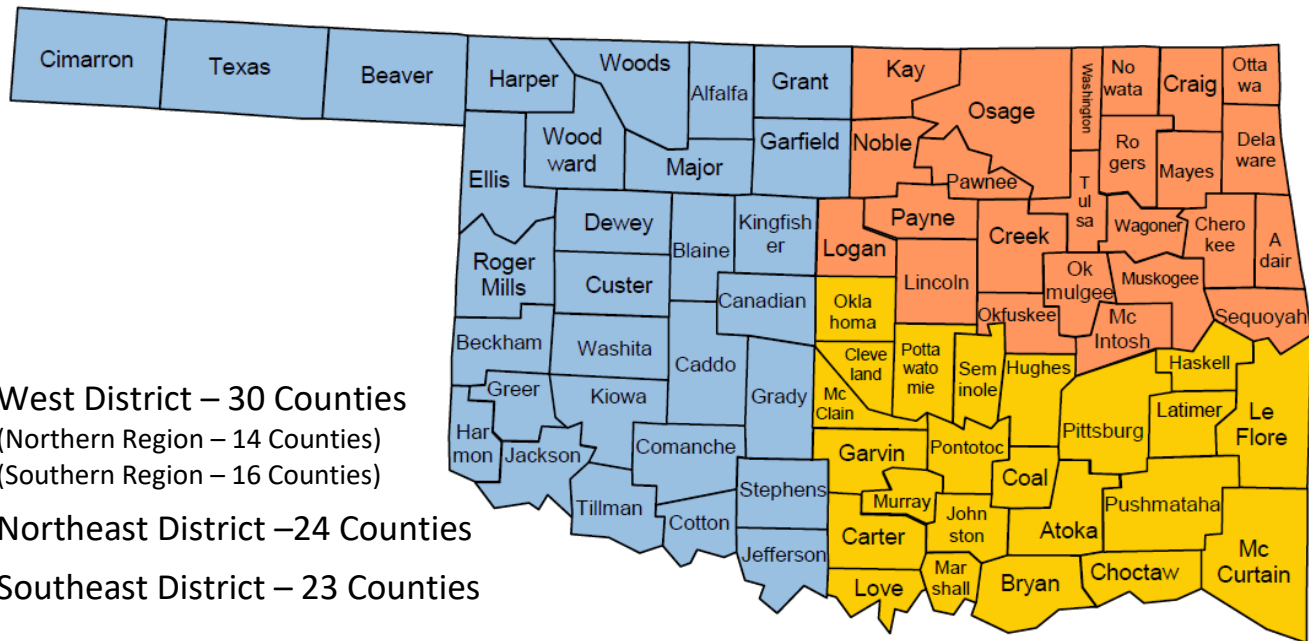

OKLAHOMA COOPERATIVE EXTENSION SERVICE

OHCE DISTRICTS

West District – 30 Counties
 (Northern Region – 14 Counties)
 (Southern Region – 16 Counties)

Northeast District – 24 Counties

Southeast District – 23 Counties

NORTHEAST

- Adair
- Cherokee
- Craig
- Creek
- Delaware
- Kay
- Lincoln
- Logan
- Mayes
- McIntosh
- Muskogee
- Noble
- Nowata
- Okfuskee
- Okmulgee
- Osage
- Ottawa
- Pawnee
- Payne
- Rogers
- Sequoyah
- Tulsa
- Wagoner
- Washington

WEST

(Southern Region)

- Beckham
- Caddo
- Canadian
- Comanche
- Cotton
- Custer
- Grady
- Greer
- Harmon
- Jackson
- Jefferson
- Kiowa
- Roger Mills
- Stephens
- Tillman
- Washita

WEST

(Northern Region)

- Alfalfa
- Beaver
- Blaine
- Cimarron
- Dewey
- Ellis
- Garfield
- Grant
- Harper
- Kingfisher
- Major
- Texas
- Woods
- Woodward

SOUTHEAST

- Atoka
- Bryan
- Carter
- Choctaw
- Cleveland
- Coal
- Garvin
- Haskell
- Hughes
- Johnston
- Latimer
- LeFlore
- Love
- Marshall
- McClain
- McCurtain
- Murray
- Oklahoma
- Pittsburg
- Pontotoc
- Pottawatomie
- Pushmataha
- Seminole