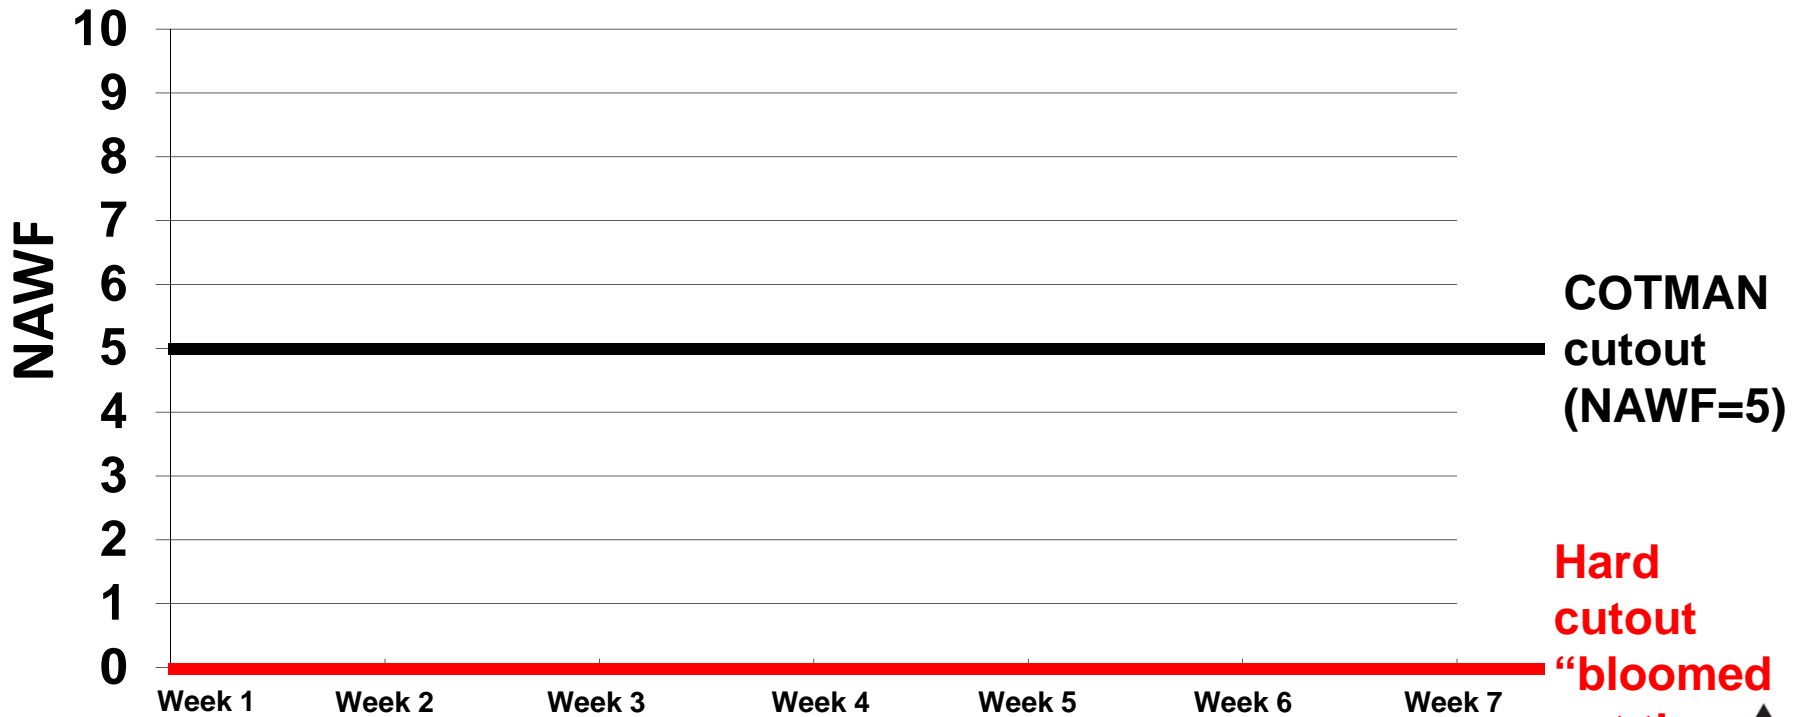

Producer NAWF Tracking Form

Field ID: _____

Irrigated Field NAWF Surveys - 2011

 Blaine RACE	 Harmon CAP	 Caddo CAP	 Caddo Ento
Yield avg = 736 Range 815-636	Yield avg = 1052 Range 1282-740	Yield avg = 1556 Range 1823-1360	Yield est = ~1250 Range --

**COTMAN
cutout
(NAWF=5)**

**Hard
cutout
"bloomed
out the
top"**