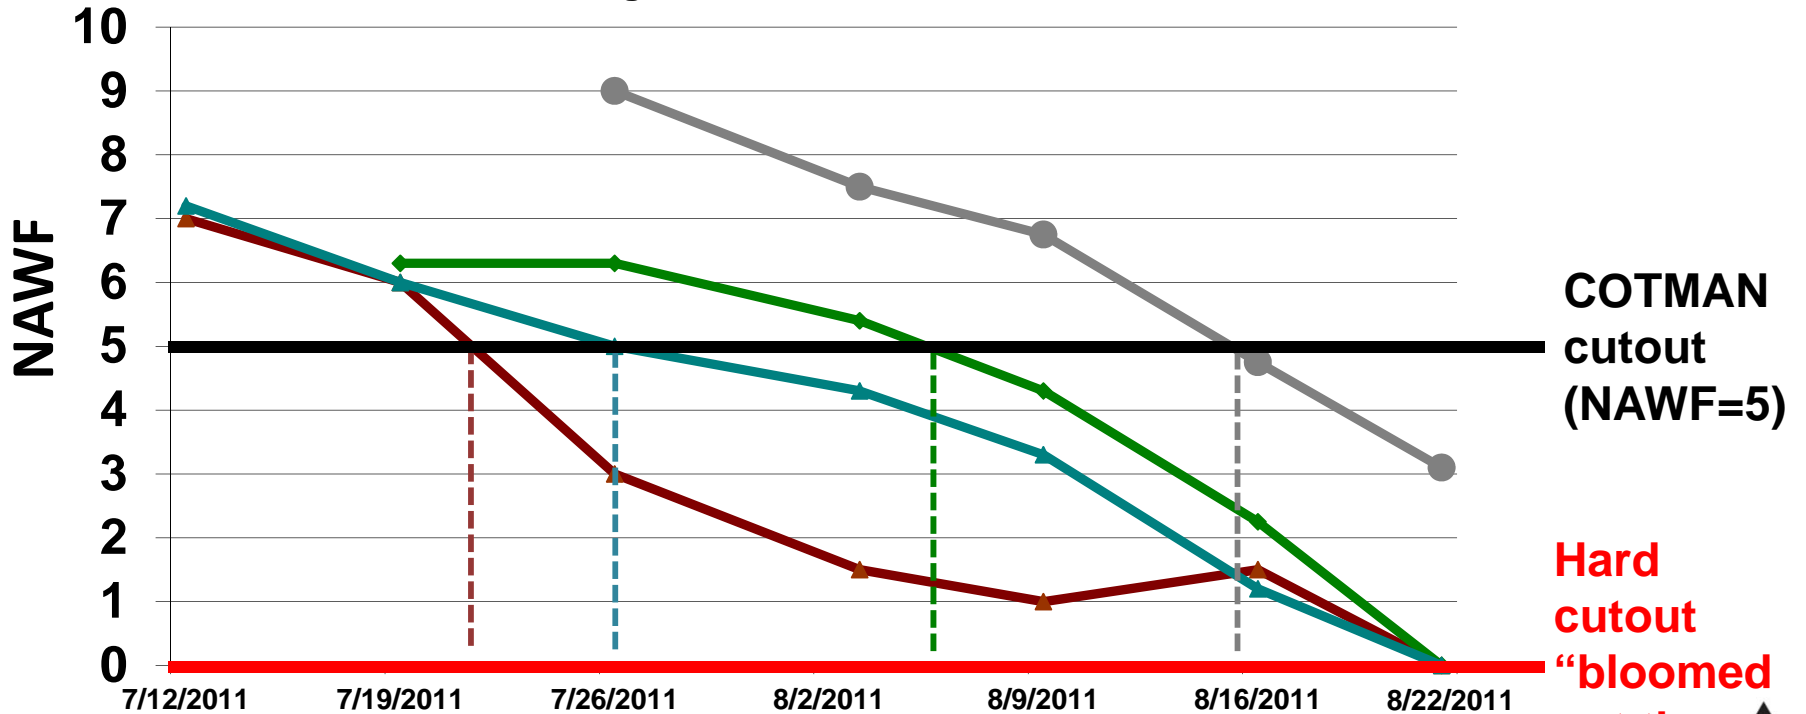

Producer NAWF Tracking Form

Field ID: _____

Irrigated Field NAWF Surveys - 2011

 Blaine RACE	 Harmon CAP	 Caddo CAP	 Caddo Ento
Yield avg = 736 Range 815-636	Yield avg = 1052 Range 1282-740	Yield avg = 1556 Range 1823-1360	Yield est = ~1250 Range --

**COTMAN
cutout
(NAWF=5)**

**Hard
cutout
"bloomed
out the
top"**