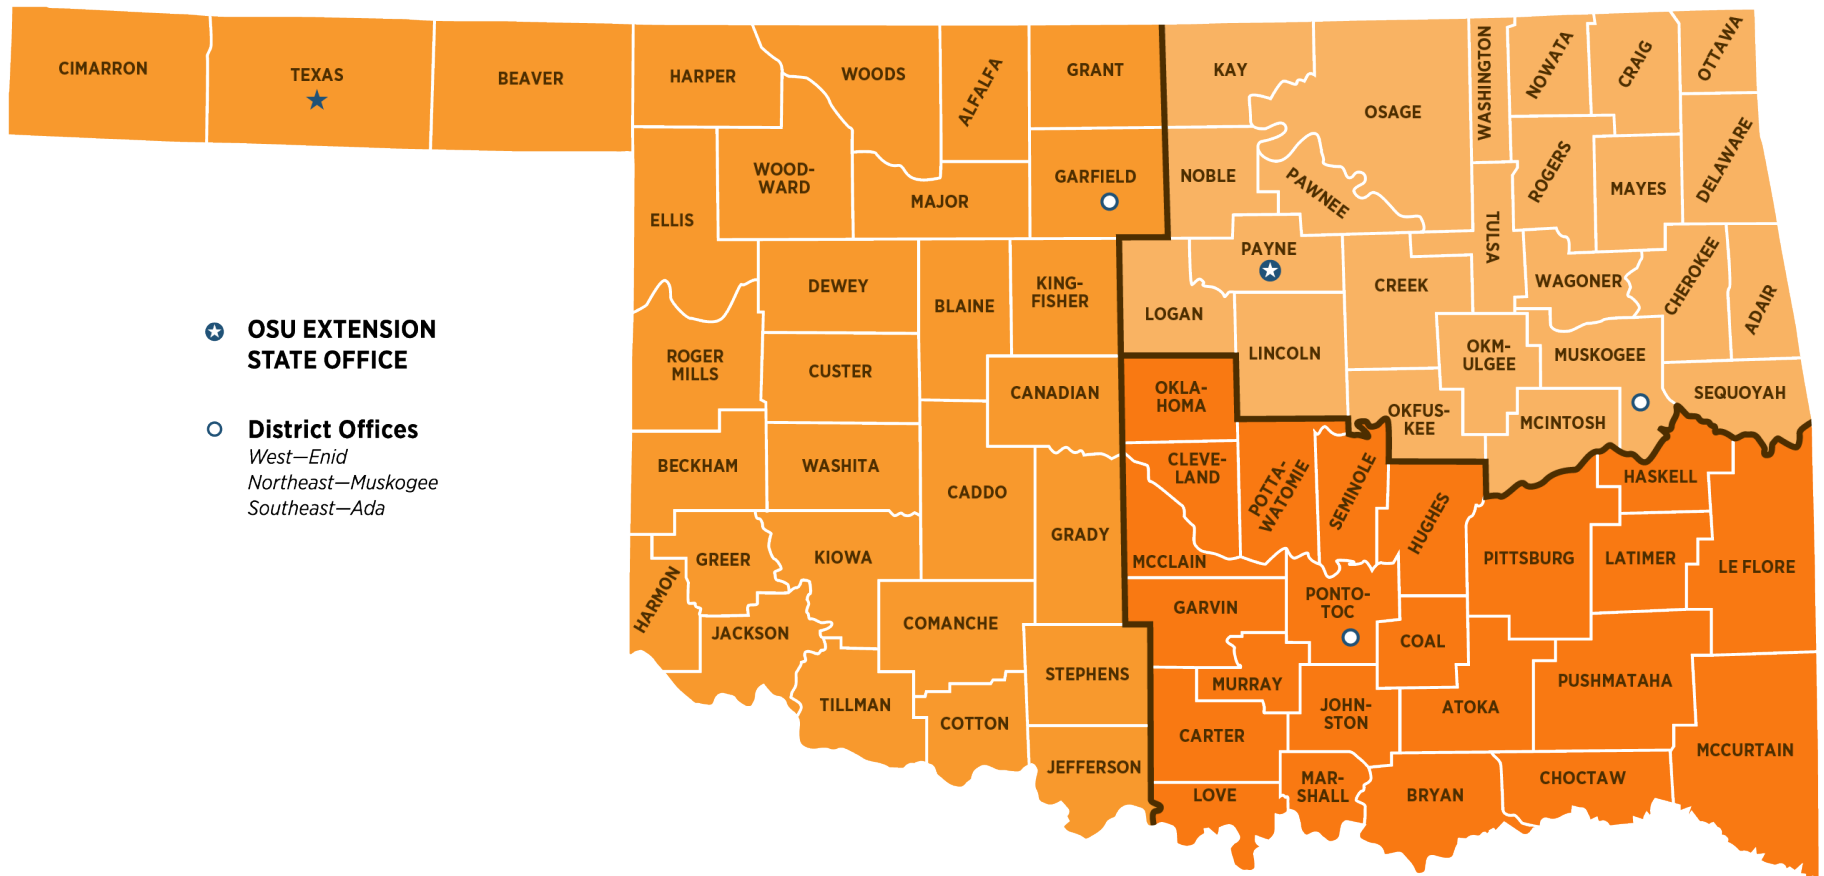

# OSU EXTENSION DISTRICTS

## WEST DISTRICT

Alfalfa	Greer
Beaver	Harmon
Beckham	Harper
Blaine	Jackson
Caddo	Jefferson
Canadian	Kingfisher
Cimarron	Kiowa
Comanche	Major
Cotton	Roger Mills
Custer	Stephens
Dewey	Texas
Ellis	Tillman
Garfield**	Washita
Grady	Woods
Grant	Woodward

## NORTHEAST DISTRICT

Adair	Nowata
Cherokee	Okfuskee
Craig	Okmulgee
Creek	Osage
Delaware	Ottawa
Kay	Pawnee
Lincoln	Payne*
Logan	Rogers
Mayes	Sequoyah
McIntosh	Tulsa
Muskogee**	Wagoner
Noble	Washington

## SOUTHEAST DISTRICT

Atoka	Love
Bryan	Marshall
Carter	McClain
Choctaw	McCurtain
Cleveland	Murray
Coal	Oklahoma
Garvin	Pittsburg
Haskell	Pontotoc**
Hughes	Pottawatomie
Johnston	Pushmataha
Latimer	Seminole
LeFlore	