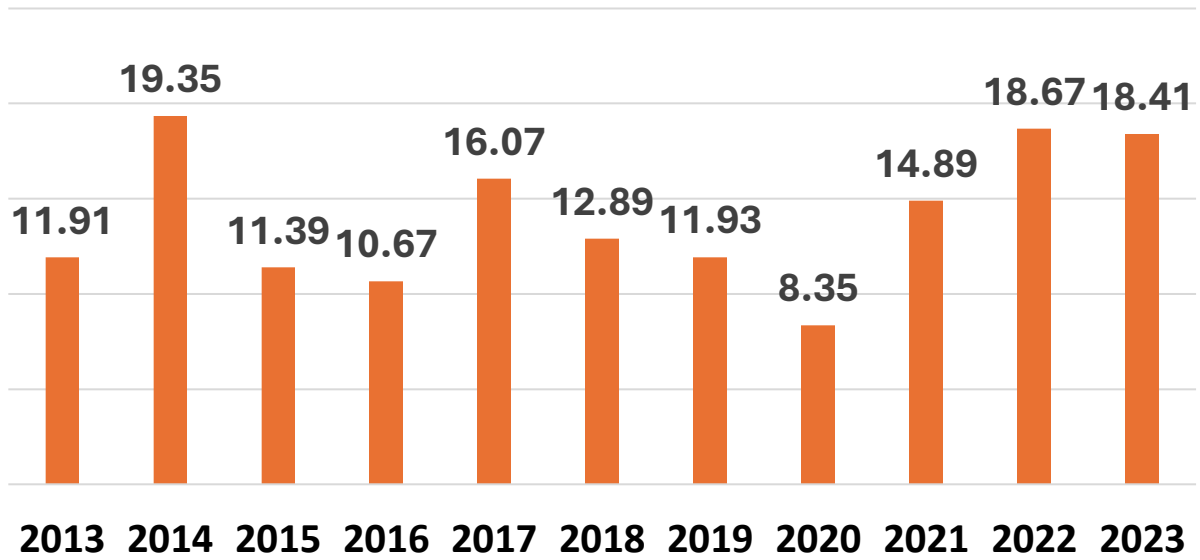

OQBN Calf Premium \$/cwt.

*Premium is weighted average premium for preconditioned calves relative to non-preconditioned calves at same sale.

Source: K.C. Raper and D.S. Peel, Historical OQBN data collection