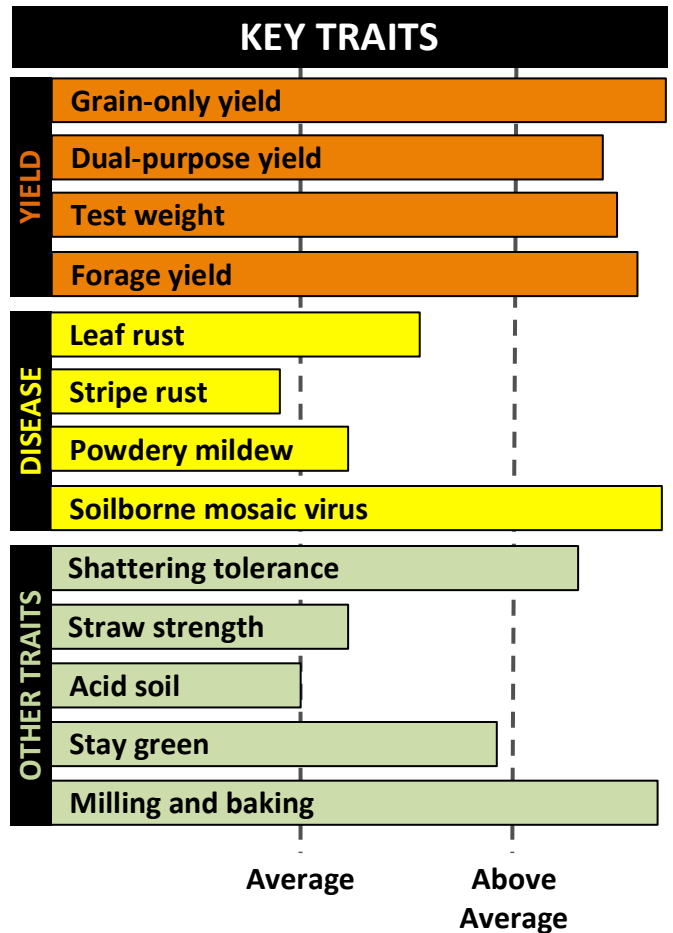

Ruby Lee

Endurance parentage, top-end yield potential, and Hessian fly resistance

- Early to medium maturity with very good winterhardiness
- Highly responsive to intensive management with great top-end yield potential
- Endurance parentage with excellent forage production and good recovery from grazing
- Stripe rust and powdery mildew can restrict yield of Ruby Lee, so foliar fungicides are recommended when justified by yield potential.
- Hessian fly resistant with good tan spot resistance for no-till systems
- Ruby Lee is best suited for soil pH of 5.5 and above
- Large seed size with outstanding milling and baking characteristics
- Good drought tolerance and wide area of adaptation throughout the southern Plains
- Yield information for Ruby Lee and other wheat varieties can be found at www.wheat.okstate.edu

Where to Purchase

Ruby Lee is marketed through a licensing agreement with Oklahoma Genetics Inc.

Website: <http://www.okgenetics.com>

Phone: (405) 744-7741

L-414